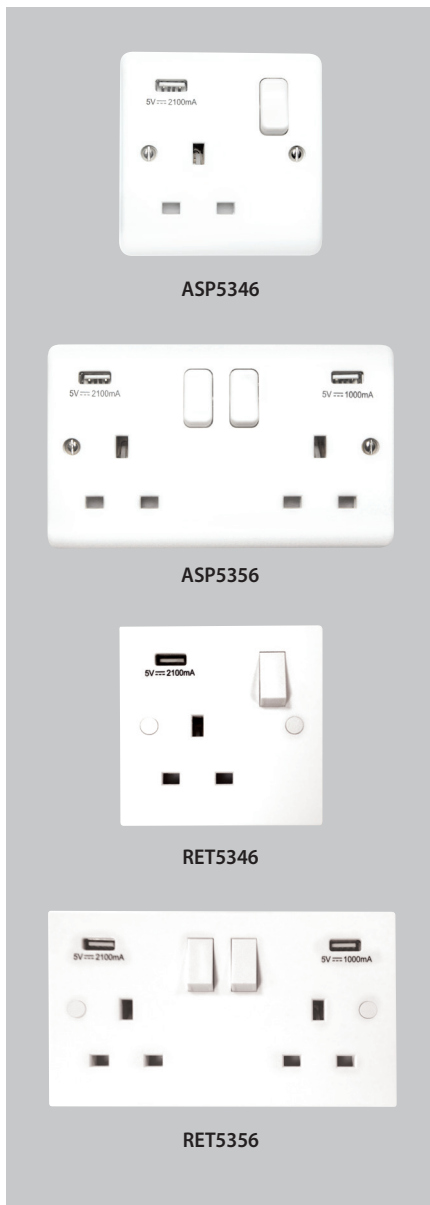

* To provide optimal charging capacity 3.1A can be drawn fully from one port when one device is charging or split between 2 ports when devices are charging simultaneously.

CONTACTUM

Wiring Accessories

13 Amp USB Socket Outlets

Aspire & Retro²

Reflect Round Edge

Curved Edge White Moulded

ASP5346	13A 1 Gang Switched Socket + USB 5v/2100mA
ASP5356	13A 2 Gang Switched Socket + USB 5v/3100mA

9mm Slimline White Moulded

RET5346	13A 1 Gang Switched Socket + USB 5v/2100mA
RET5356	13A 2 Gang Switched Socket + USB 5v/3100mA

Brushed Steel

REF5346BSWM	13A 1 Gang Switched Socket Brushed Steel White Insert Metal Rocker + USB 5v/2100mA
REF5346BSBM	13A 1 Gang Switched Socket Brushed Steel Black Insert Metal Rocker + USB 5v/2100mA

REF5356BSWM	13A 2 Gang Switched Socket Brushed Steel White Insert Metal Rocker + USB 5v/3100mA
--------------------	--

REF5356BSBM	13A 2 Gang Switched Socket Brushed Steel Black Insert Metal Rocker + USB 5v/3100mA
--------------------	--