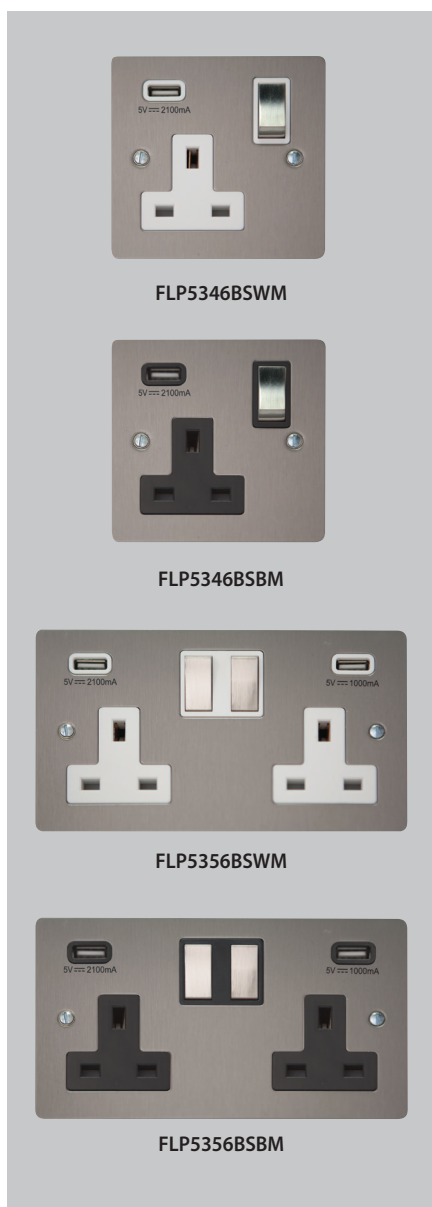

REF5356BSWM	13A 2 Gang Switched Socket Brushed Steel White Insert Metal Rocker + USB 5v/3100mA
--------------------	--

REF5356BSBM	13A 2 Gang Switched Socket Brushed Steel Black Insert Metal Rocker + USB 5v/3100mA
--------------------	--

Polished Steel

REF5346PSWM	13A 1 Gang Switched Socket Polished Steel White Insert Metal Rocker + USB 5v/2100mA
--------------------	---

REF5346PSBM	13A 1 Gang Switched Socket Polished Steel Black Insert Metal Rocker + USB 5v/2100mA
--------------------	---

REF5356PSWM	13A 2 Gang Switched Socket Polished Steel White Insert Metal Rocker + USB 5v/3100mA
--------------------	---

REF5356PSBM	13A 2 Gang Switched Socket Polished Steel Black Insert Metal Rocker + USB 5v/3100mA
--------------------	---

Flat Plate

Lyric Screwless

Brushed Steel

FLP5346BSWM	13A 1 Gang Switched Socket Brushed Steel White Insert Metal Rocker + USB 5v/2100mA
FLP5346BSBM	13A 1 Gang Switched Socket Brushed Steel Black Insert Metal Rocker + USB 5v/2100mA
FLP5356BSWM	13A 2 Gang Switched Socket Brushed Steel White Insert Metal Rocker + USB 5v/3100mA
FLP5356BSBM	13A 2 Gang Switched Socket Brushed Steel Black Insert Metal Rocker + USB 5v/3100mA