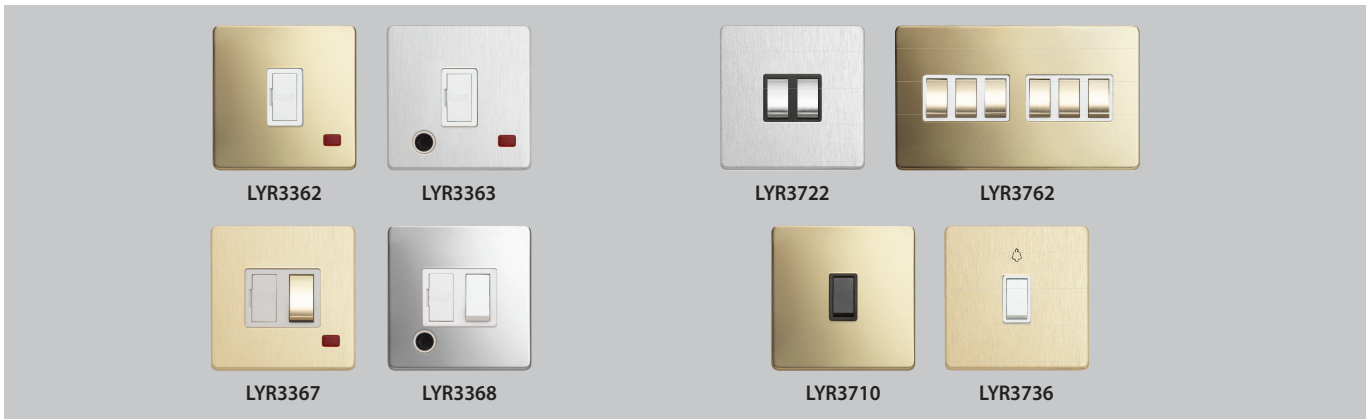

Connection Units and Switches