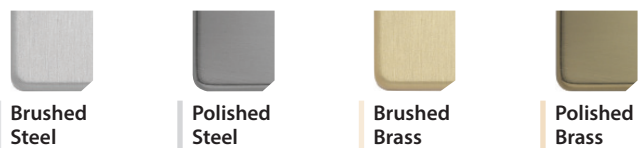

Brushed Steel	Polished Steel	Brushed Brass	Polished Brass
1 Gang Data Plate 1 Module*	SIG3107BS	SIG3107PS	SIG3107BB	SIG3107PB
1 Gang Data Plate 2 Module*	SIG3117BS	SIG3117PS	SIG3117BB	SIG3117PB
2 Gang Data Plate 4 Module*	SIG3127BS	SIG3127PS	SIG3127BB	SIG3127PB
1 Gang Non Iso Coaxial Socket White	SIG3147BSW	SIG3147PSW	SIG3147BBW	SIG3147PBW
2 Gang Coaxial & Satellite Socket White	SIG3150BSW	SIG3150PSW	SIG3150BBW	SIG3150PBW
1 Gang Satellite Socket White	SIG3151BSW	SIG3151PSW	SIG3151BBW	SIG3151PBW
2 Gang Satellite Socket White	SIG3152BSW	SIG3152PSW	SIG3152BBW	SIG3152PBW
2 Gang Coaxial Satellite Diplexer (1 Download) Black	SIG3153BSB	SIG3153PSB	SIG3153BBB	SIG3153PBB
1 Gang Iso Coaxial Socket White	SIG3157BSW	SIG3157PSW	SIG3157BBW	SIG3157PBW
2 Gang Iso Coaxial (1 Download) White	SIG3158BSW	SIG3158PSW	SIG3158BBW	SIG3158PBW
TV / FM / DAB Triplexer White	SIG3160BSW	SIG3160PSW	SIG3160BBW	SIG3160PBW
Telephone Master Socket White	SIG3169BSW	SIG3169PSW	SIG3169BBW	SIG3169PBW
Telephone Secondary Socket White	SIG3170BSW	SIG3170PSW	SIG3170BBW	SIG3170PBW
1 Gang Data Comms RJ45 Cat 5	SIG3180BSW	SIG3180PSW	SIG3180BBW	SIG3180PBW
2 Gang Data Comms RJ45 Cat 5	SIG3181BSW	SIG3181PSW	SIG3181BBW	SIG3181PBW
4 Gang Data Comms RJ45 Cat 5	SIG3183BSW	SIG3183PSW	SIG3183BBW	SIG3183PBW

* Use with Telephone, Data & Satellite inserts from the Media Range

Blank Plates

1 Gang Blank Plate	SIG3017BS	SIG3017PS	SIG3017BB	SIG3017PB
2 Gang Blank Plate	SIG3027BS	SIG3027PS	SIG3027BB	SIG3027PB

PLEASE NOTE ALL PRODUCTS ARE ALSO AVAILABLE WITH A BLACK INSERT. PLEASE CONTACT CONTACTUM FOR SPECIAL FINISHES.