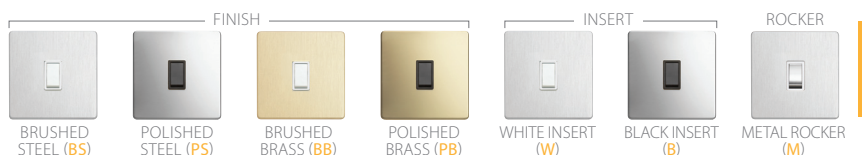

10AX Switches

1 Gang 2W 10AX - White	LYR3712BSW	LYR3712PSW	LYR3712BBW	LYR3712PBW
1 Gang 2W 10AX - White, Metal Rocker	LYR3712BSWM	LYR3712PSWM	LYR3712BBWM	LYR3712PBWM
2 Gang 2W 10AX - White	LYR3722BSW	LYR3722PSW	LYR3722BBW	LYR3722PBW
2 Gang 2W 10AX - White, Metal Rocker	LYR3722BSWM	LYR3722PSWM	LYR3722BBWM	LYR3722PBWM
3 Gang 2W 10AX - White	LYR3732BSW	LYR3732PSW	LYR3732BBW	LYR3732PBW
3 Gang 2W 10AX - White, Metal Rocker	LYR3732BSWM	LYR3732PSWM	LYR3732BBWM	LYR3732PBWM
4 Gang 2W 10AX - White	LYR3742BSW	LYR3742PSW	LYR3742BBW	LYR3742PBW
4 Gang 2W 10AX - White, Metal Rocker	LYR3742BSWM	LYR3742PSWM	LYR3742BBWM	LYR3742PBWM
6 Gang 2W 10AX - White	LYR3762BSW	LYR3762PSW	LYR3762BBW	LYR3762PBW
6 Gang 2W 10AX - White, Metal Rocker	LYR3762BSWM	LYR3762PSWM	LYR3762BBWM	LYR3762PBWM
1 Gang 10AX Intermediate - White	LYR3710BSW	LYR3710PSW	LYR3710BBW	LYR3710PBW
1 Gang 10AX Intermediate - White, Metal Rocker	LYR3710BSWM	LYR3710PSWM	LYR3710BBWM	LYR3710PBWM
1 Gang 10AX Bell Push - White	LYR3736BSW	LYR3736PSW	LYR3736BBW	LYR3736PBW

PLEASE NOTE ALL PRODUCTS ARE ALSO AVAILABLE WITH A BLACK INSERT. PLEASE CONTACT CONTACTUM FOR SPECIAL FINISHES.

Please specify the required finish by adding the reference code as shown here.

Screwless Lyric Code Finish Insert Rocker
LYR 3356 BS B M