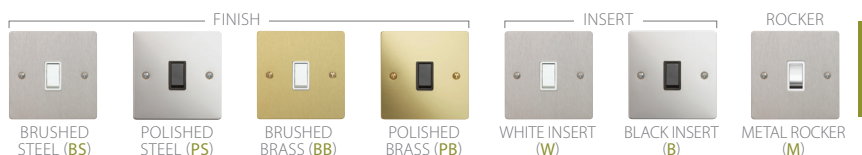

Telephone, Data & Satellite Outlets

Single Data Plate - 1 Module*	FLP3107BS	FLP3107PS	FLP3107BB	FLP3107PB
Single Data Plate - 2 Module*	FLP3117BS	FLP3117PS	FLP3117BB	FLP3117PB
Double Data Plate - 4 Module*	FLP3127BS	FLP3127PS	FLP3127BB	FLP3127PB
1 Gang Non Iso Coaxial Socket - White	FLP3147BSW	FLP3147PSW	FLP3147BBW	FLP3147PBW
2 Gang Non Iso Coaxial (2 Downloads) - White	FLP3148BSW	FLP3148PSW	FLP3148BBW	FLP3148PBW
2 Gang Coaxial & Satellite Socket - White	FLP3150BSW	FLP3150PSW	FLP3150BBW	FLP3150PBW
1 Gang Satellite Socket - White	FLP3151BSW	FLP3151PSW	FLP3151BBW	FLP3151PBW
2 Gang Satellite Socket - White	FLP3152BSW	FLP3152PSW	FLP3152BBW	FLP3152PBW
2 Gang Coaxial Satellite Diplexer (1 Download) - White	FLP3153BSW	FLP3153PSW	FLP3153BBW	FLP3153PBW
1 Gang Iso Coaxial Socket - White	FLP3157BSW	FLP3157PSW	FLP3157BBW	FLP3157PBW
2 Gang Iso Coaxial (1 Download) - White	FLP3158BSW	FLP3158PSW	FLP3158BBW	FLP3158PBW
TV/FM/DAB Triplexer - White	FLP3160BSW	FLP3160PSW	FLP3160BBW	FLP3160PBW

PLEASE NOTE ALL PRODUCTS ARE ALSO AVAILABLE WITH A BLACK INSERT. PLEASE CONTACT CONTACTUM FOR SPECIAL FINISHES.

Please specify the required finish by adding the reference code as shown here.

Flatplate Code Finish Insert Rocker
▼ ▼ ▼ ▼ ▼
FLP 3356 BS B M