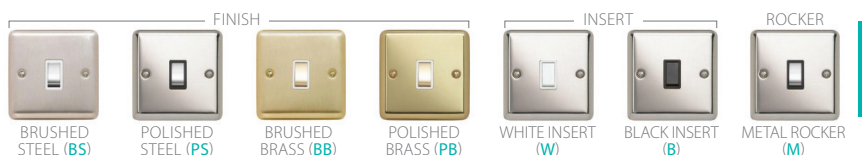

Dimmer Remote Control

On/Off with Dimming Control for use with Touch & Remote Dimmers **R1**

PLEASE NOTE ALL PRODUCTS ARE ALSO AVAILABLE WITH A BLACK INSERT. PLEASE CONTACT CONTACTUM FOR SPECIAL FINISHES.

Please specify the required finish by adding the reference code as shown here.

[Reflect](#)   [Code](#)   [Finish](#)   [Insert](#)   [Rocker](#)
REF   **3356**   **BS**   **B**   **M**