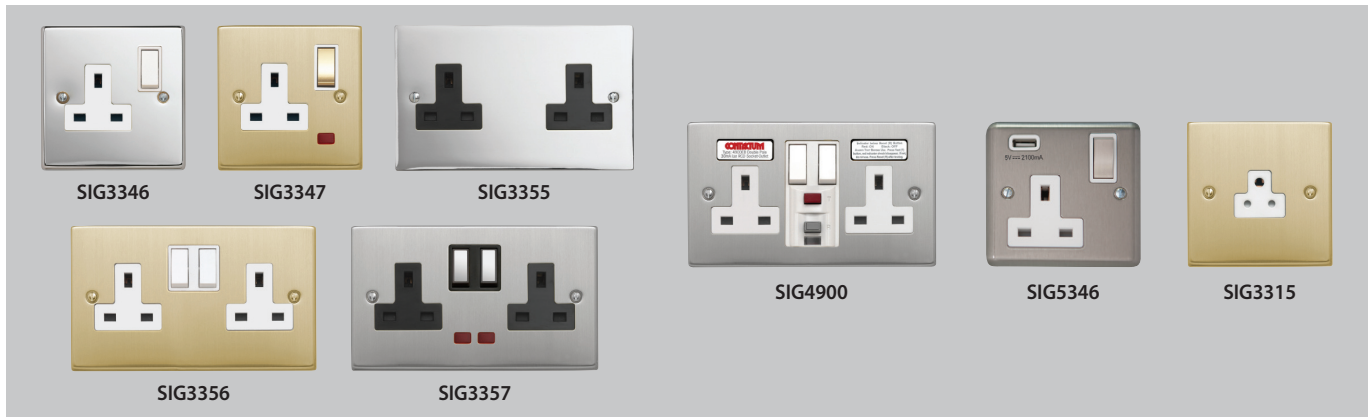

13 Amp Socket Outlets

	Brushed Steel	Polished Steel	Brushed Brass	Polished Brass
1 Gang 13A Unswitched Socket White	SIG3345BSW	SIG3345PSW	SIG3345BBW	SIG3345PBW
1 Gang 13A Switched Socket DP White	SIG3346BSW	SIG3346PSW	SIG3346BBW	SIG3346PBW
1 Gang 13A Switched Socket DP White Metal Rocker	SIG3346BSWM	SIG3346PSWM	SIG3346BBWM	SIG3346PBWM
1 Gang 13A Switched Socket DP Neon White	SIG3347BSW	SIG3347PSW	SIG3347BBW	SIG3347PBW
1 Gang 13A Switched Socket DP Neon White Metal Rocker	SIG3347BSWM	SIG3347PSWM	SIG3347BBWM	SIG3347PBWM
2 Gang 13A Unswitched Socket White	SIG3355BSW	SIG3355PSW	SIG3355BBW	SIG3355PBW
2 Gang 13A Switched Socket DP White	SIG3356BSW	SIG3356PSW	SIG3356BBW	SIG3356PBW
2 Gang 13A Switched Socket DP White Metal Rocker	SIG3356BSWM	SIG3356PSWM	SIG3356BBWM	SIG3356PBWM
2 Gang 13A Switched Socket DP Neon White	SIG3357BSW	SIG3357PSW	SIG3357BBW	SIG3357PBW
2 Gang 13A Switched Socket Double Pole Neon White Metal Rocker	SIG3357BSWM	SIG3357PSWM	SIG3357BBWM	SIG3357PBWM
Lockable Socket With Random Keys White	SIG3346/5BSW	SIG3346/5PSW	SIG3346/5BBW	SIG3346/5PBW
Lockable Socket With Identical Keys White	SIG3346/6BSW	SIG3346/6PSW	SIG3346/6BBW	SIG3346/6PBW

RCD Sockets

2 Gang 13A Latching Socket DP White	SIG4900BSW	SIG4900PSW	SIG4900BBW	SIG4900PBW
2 Gang 13A Non-Latching Socket DP White	SIG4901BSW	SIG4901PSW	SIG4901BBW	SIG4901PBW

13 Amp USB Sockets

1 Gang 13A DP Switched Socket Brushed Steel White + USB 5v/2100mA	SIG6346BSW	SIG6346PSW	SIG6346BBW	SIG6346PBW
1 Gang 13A DP Switched Socket Brushed Steel White Insert Metal Rocker + USB 5v/2100mA	SIG6346BSWM	SIG6346PSWM	SIG6346BBWM	SIG6346PBWM
2 Gang 13A DP Switched Socket Brushed Steel White + USB 5v/4800mA	SIG6356BSW	SIG6356PSW	SIG6356BBW	SIG6356PBW
2 Gang 13A DP Switched Socket Brushed Steel White Insert Metal Rocker + USB 5v/4800mA	SIG6356BSWM	SIG6356PSWM	SIG6356BBWM	SIG6356PBWM

Round Pin Sockets

1 Gang 2A 3 Pin Unswitched Socket White	SIG3315BSW	SIG3315PSW	SIG3315BBW	SIG3315PBW
1 Gang 5A 3 Pin Unswitched Socket White	SIG3325BSW	SIG3325PSW	SIG3325BBW	SIG3325PBW
1 Gang 15A Switched Socket	SIG3336BSW	SIG3336PSW	SIG3336BBW	SIG3336PBW

PLEASE NOTE ALL PRODUCTS ARE ALSO AVAILABLE WITH A BLACK INSERT. PLEASE CONTACT CONTACTUM FOR SPECIAL FINISHES.