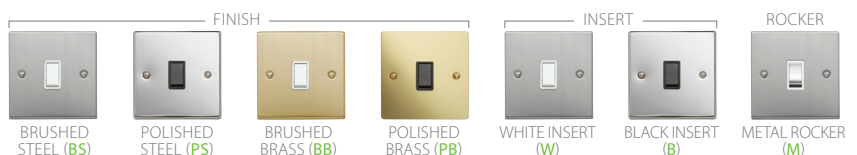

Not applicable for LED dimmers

Dimmer Controllers

Fan Speed Regulator 250W	SIG3612BSFAN	SIG3612PSFAN	SIG3612BBFAN	SIG3612PBFAN
Towel Rail Controller 250W	SIG3612/1BSTR	SIG3612/1PSTR	SIG3612/1BBTR	SIG3612/1PBTR

Not applicable for LED dimmers

Dimmer Intelligent

1 Gang 2W Dimmer 250W/200VA	SIG3612/0BS	SIG3612/0PS	SIG3612/0BB	SIG3612/0PB
1 Gang 2W Dimmer 400W/320VA	SIG3614/0BS	SIG3614/0PS	SIG3614/0BB	SIG3614/0PB
2 Gang Touch Dimmer 250W/200VA	SIG3615/0BS	SIG3615/0PS	SIG3615/0BB	SIG3615/0PB
4 Gang 2W Dimmer 250W/200VA	SIG3642/0BS	SIG3642/0PS	SIG3642/0BB	SIG3642/0PB

PLEASE NOTE ALL PRODUCTS ARE ALSO AVAILABLE WITH A BLACK INSERT. PLEASE CONTACT CONTACTUM FOR SPECIAL FINISHES.

Please specify the required finish by adding the reference code as shown here.

Signature SIG
Code 3356
Finish BS
Insert B
Rocker M