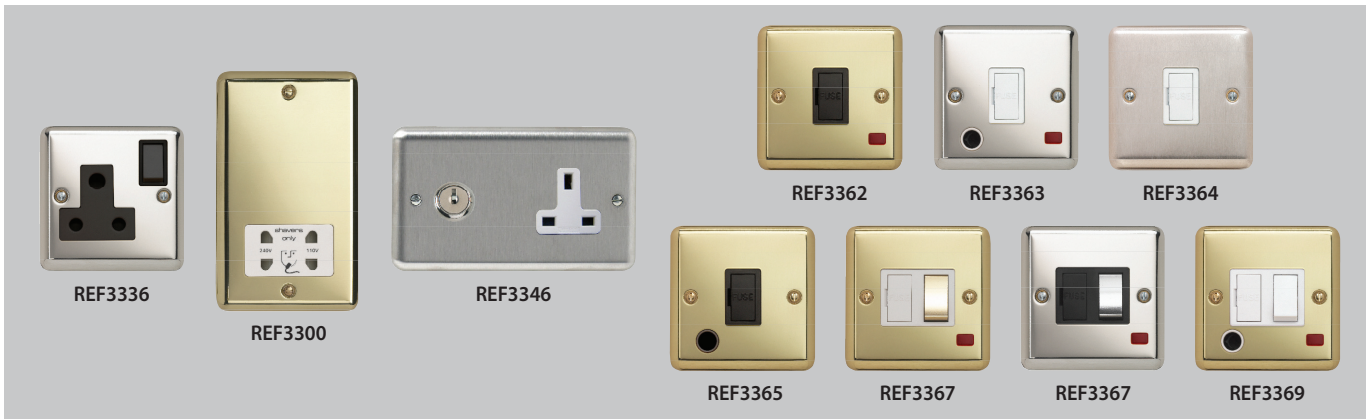

Sockets and Connection Units