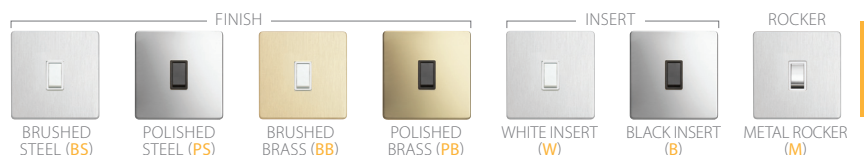

Dimmer Intelligent

1 Gang 2W 250W/200VA - Intelligent	LYR3612/0BS	LYR3612/0PS	LYR3612/0BB	LYR3612/0PB
1 Gang 2W 400W/320VA - Intelligent	LYR3614/0BS	LYR3614/0PS	LYR3614/0BB	LYR3614/0PB
1 Gang 2W 500W/400VA - Intelligent	LYR3615/0BS	LYR3615/0PS	LYR3615/0BB	LYR3615/0PB

PLEASE NOTE ALL PRODUCTS ARE ALSO AVAILABLE WITH A BLACK INSERT. PLEASE CONTACT CONTACTUM FOR SPECIAL FINISHES.

Please specify the required finish by adding the reference code as shown here.

Screwless Lyric Code Finish Insert Rocker
LYR 3356 BS B M