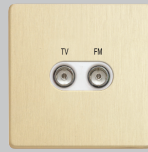

Screwless Lyric

Dimmers, Outlets and Accessories

LYR3147

LYR3150

LYR3158

LYR3181

LYR3017

Brushed Steel