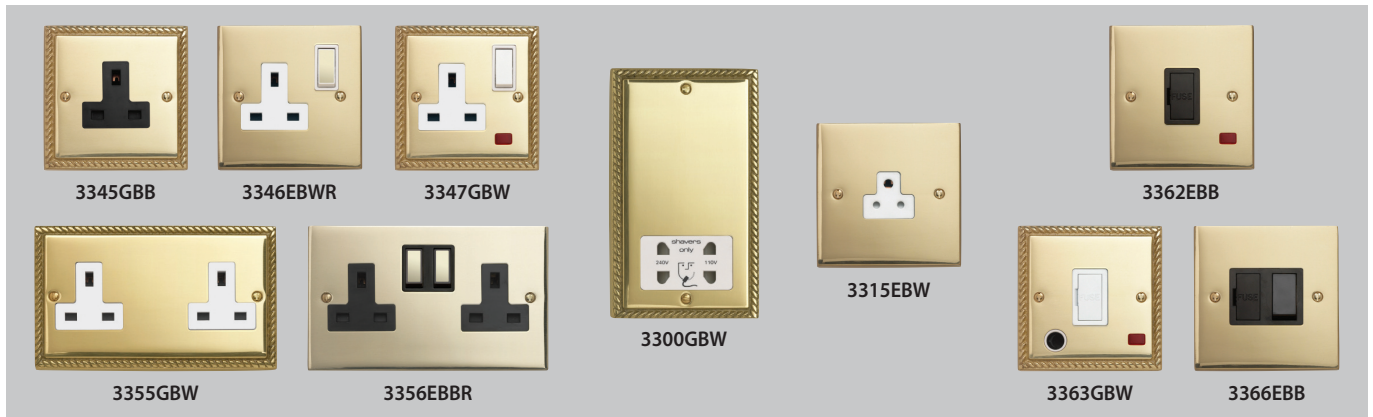

Decorative Brass

Georgian & Edwardian

Made from quality solid cast brass, the Georgian and Edwardian ranges bring together the elegant design and feel of polished brass, for that classically understated look. An extensive range is available.

- 10mm depth plate
- Quality solid cast brass
- Plain and rope edge design finish

Georgian & Edwardian

Georgian & Edwardian

Sockets and Connection Units

13 Amp Socket Outlets

	Georgian Brass	Edwardian Brass
1 Gang 13A Unswitched Socket White	3345GBW	3345EBW
1 Gang 13A Switched Socket DP White	3346GBW	3346EBW
1 Gang 13A Switched Socket DP White Metal Rocker	3346GBWM	3346EBWM
1 Gang 13A Switched Socket DP Neon White	3347GBW	3347EBW
1 Gang 13A Switched Socket DP Neon White Metal Rocker	3347GBWM	3347EBWM
2 Gang 13A Unswitched Socket White	3355GBW	3355EBW
2 Gang 13A Switched Socket DP White	3356GBW	3356EBW
2 Gang 13A Switched Socket DP White Metal Rocker	3356GBWM	3356EBWM
2 Gang 13A Switched Socket DP Neon White	3357GBW	3357EBW
2 Gang 13A Switched Socket DP Neon White Metal Rocker	3357GBWM	3357EBWM