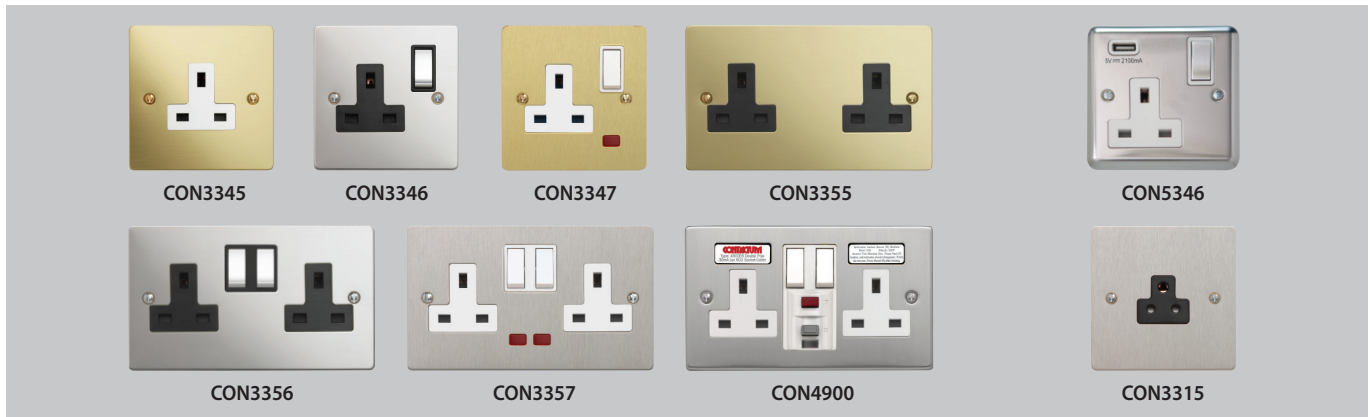

13A Socket Outlets

	Brushed Steel	Polished Steel	Brushed Brass	Polished Brass
1 Gang 13A Unswitched - White	CON3345BSW	CON3345PSW	CON3345BBW	CON3345PBW
1 Gang 13A DP Switched - White	CON3346BSW	CON3346PSW	CON3346BBW	CON3346PBW
1 Gang 13A DP Switched - White with Metal Rocker	CON3346BSWM	CON3346PSWM	CON3346BBWM	CON3346PBWM
1 Gang 13A DP Switched with Neon - White	CON3347BSW	CON3347PSW	CON3347BBW	CON3347PBW
1 Gang 13A DP Switched with Neon - White Metal Rocker	CON3347BSWM	CON3347PSWM	CON3347BBWM	CON3347PBWM
2 Gang 13A Unswitched - White	CON3355BSW	CON3355PSW	CON3355BBW	CON3355PBW
2 Gang 13A DP Switched - White	CON3356BSW	CON3356PSW	CON3356BBW	CON3356PBW
2 Gang 13A DP Switched - White with Metal Rocker	CON3356BSWM	CON3356PSWM	CON3356BBWM	CON3356PBWM
2 Gang 13A DP Switched with Neon - White	CON3357BSW	CON3357PSW	CON3357BBW	CON3357PBW
2 Gang 13A DP Switched with Neon - White Metal Rocker	CON3357BSWM	CON3357PSWM	CON3357BBWM	CON3357PBWM

RCD Sockets

2 Gang 13A DP Latching - White	CON4900BSW	CON4900PSW	CON4900BBW	CON4900PBW

13A USB Socket Outlets

1 Gang 13A Switched Socket White Insert + USB 5v/2100mA	CON6346BSW	CON6346PSW	CON6346BBW	CON6346PBW
1 Gang 13A DP Switched Socket White Insert Metal Rocker + USB 5v/2100mA	CON6346BSWM	CON6346PSWM	CON6346BBWM	CON6346PBWM
1 Gang 13A Switched Socket White Insert Metal Rocker + USB 5v/2100mA	CON5346BSWM	CON5346PSWM		
2 Gang 13A Switched Socket White Insert Metal Rocker + USB 5v/3100mA	CON5356BSWM	CON5356PSWM		
2 Gang 13A Switched Socket White Insert + USB 5v/4800mA	CON6356BSW	CON6356PSW	CON6356BBW	CON6356PBW
2 Gang 13A DP Switched Socket White Insert Metal Rocker + USB 5v/4800mA	CON6356BSWM	CON6356PSWM	CON6356BBWM	CON6356PBWM

Round Pin Socket Outlets

1 Gang 2A 3 Pin Unswitched Socket - White	CON3315BSW	CON3315PSW	CON3315BBW	CON3315PBW
1 Gang 5A 3 Pin Unswitched Socket - White	CON3325BSW	CON3325PSW	CON3325BBW	CON3325PBW
1 Gang 15A SP Switched - White	CON3336BSW	CON3336PSW	CON3336BBW	CON3336PBW

PLEASE NOTE ALL PRODUCTS ARE ALSO AVAILABLE WITH A BLACK INSERT. PLEASE CONTACT CONTACTUM FOR SPECIAL FINISHES.