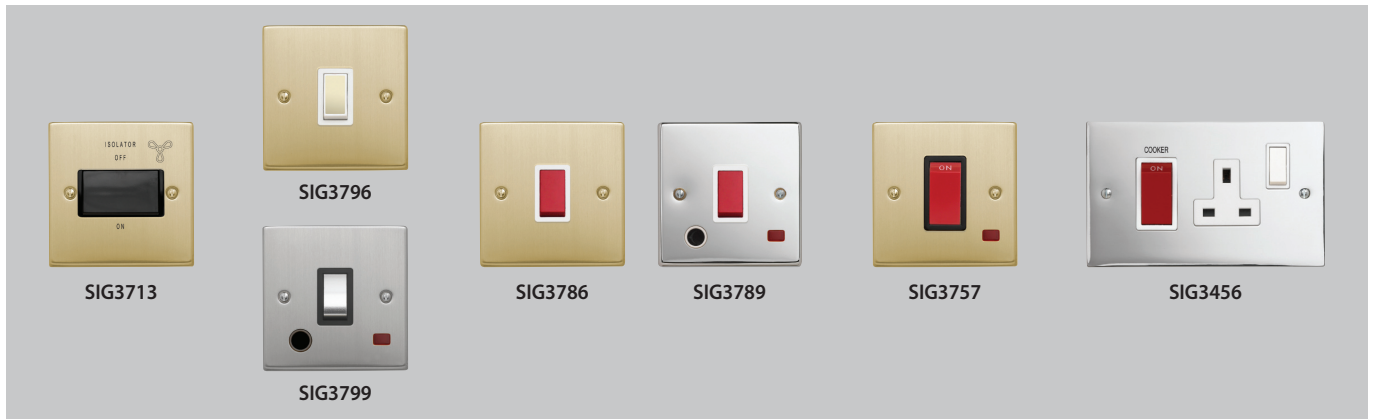

10 AX Switches

	Brushed Steel	Polished Steel	Brushed Brass	Polished Brass
2 Gang 10AX Intermediate Switch White	SIG3723BSW	SIG3723PSW	SIG3723BBW	SIG3723PBW
1 Gang 10AX DP Switch White	SIG3718BSW	SIG3718PSW	SIG3718BBW	SIG3718PBW
Fan Isolator 3 Pole White	SIG3713BSW	SIG3713PSW	SIG3713BBW	SIG3713PBW

20 Amp Switches

	Brushed Steel	Polished Steel	Brushed Brass	Polished Brass
1 Gang 20A DP Switch White	SIG3796BSW	SIG3796PSW	SIG3796BBW	SIG3796PBW
1 Gang 20A DP Switch White Metal Rocker	SIG3796BSWM	SIG3796PSWM	SIG3796BBWM	SIG3796PBWM
1 Gang 20A DP Switch Neon White Metal Rocker	SIG3797BSWM	SIG3797PSWM	SIG3797BBWM	SIG3797PBWM
1 Gang 20A DP Switch With Flex Outlet White	SIG3798BSW	SIG3798PSW	SIG3798BBW	SIG3798PBW
1 Gang 20A DP Switch With Flex Outlet Neon White	SIG3799BSW	SIG3799PSW	SIG3799BBW	SIG3799PBW

32 Amp Switches

	Brushed Steel	Polished Steel	Brushed Brass	Polished Brass
1 Gang 32A DP Switch White	SIG3786BSW	SIG3786PSW	SIG3786BBW	SIG3786PBW
1 Gang 32A DP Switch Neon White	SIG3787BSW	SIG3787PSW	SIG3787BBW	SIG3787PBW
1 Gang 32A DP Switch With Flex Outlet White	SIG3788BSW	SIG3788PSW	SIG3788BBW	SIG3788PBW
1 Gang 32A DP Switch With Flex Outlet Neon White	SIG3789BSW	SIG3789PSW	SIG3789BBW	SIG3789PBW

45 Amp Switches

	Brushed Steel	Polished Steel	Brushed Brass	Polished Brass
1 Gang 45A DP Switch White (1 Gang Plate)	SIG3756BSW	SIG3756PSW	SIG3756BBW	SIG3756PBW
1 Gang 45A DP Switch Neon White (1 Gang Plate)	SIG3757BSW	SIG3757PSW	SIG3757BBW	SIG3757PBW
1 Gang 45A DP Switch (2 Gang Vertical Plate) White	SIG3746BSW	SIG3746PSW	SIG3746BBW	SIG3746PBW
1 Gang 45A DP Switch (2 Gang Vertical Plate) Neon White	SIG3747BSW	SIG3747PSW	SIG3747BBW	SIG3747PBW

45 Amp Cooker Control Units

	Brushed Steel	Polished Steel	Brushed Brass	Polished Brass
45A DP Cooker Control White	SIG3456BSW	SIG3456PSW	SIG3456BBW	SIG3456PBW
45A DP Cooker Control White Metal Rocker	SIG3456BSWM	SIG3456PSWM	SIG3456BBWM	SIG3456PBWM
45A DP Cooker Control Neon White	SIG3457BSW	SIG3457PSW	SIG3457BBW	SIG3457PBW
45A DP Cooker Control Neon White Metal Rocker	SIG3457BSWM	SIG3457PSWM	SIG3457BBWM	SIG3457PBWM

PLEASE NOTE ALL PRODUCTS ARE ALSO AVAILABLE WITH A BLACK INSERT. PLEASE CONTACT CONTACTUM FOR SPECIAL FINISHES.