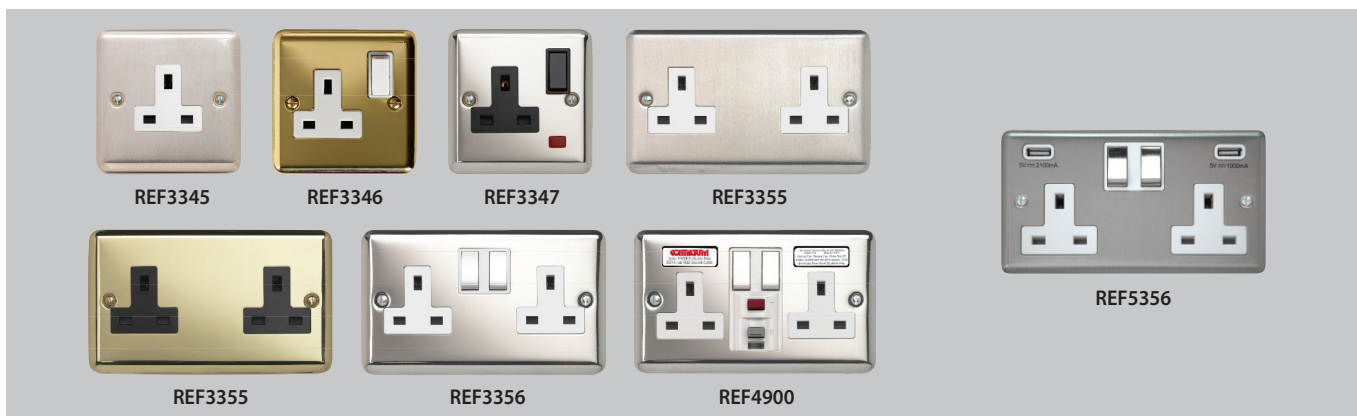

Sockets

13A Socket Outlets

	Brushed Steel	Polished Steel	Brushed Brass	Polished Brass
1 Gang 13A Unswitched - White	REF3345BSW	REF3345PSW	REF3345BBW	REF3345PBW
1 Gang 13A DP Switched - White	REF3346BSW	REF3346PSW	REF3346BBW	REF3346PBW
1 Gang 13A DP Switched - White with Metal Rocker	REF3346BSWM	REF3346PSWM	REF3346BBWM	REF3346PBWM
1 Gang 13A DP Switched with Neon - White	REF3347BSW	REF3347PSW	REF3347BBW	REF3347PBW
1 Gang 13A DP Switched with Neon - White Metal Rocker	REF3347BSWM	REF3347PSWM	REF3347BBWM	REF3347PBWM
2 Gang 13A Unswitched - White	REF3355BSW	REF3355PSW	REF3355BBW	REF3355PBW
2 Gang 13A DP Switched - White	REF3356BSW	REF3356PSW	REF3356BBW	REF3356PBW
2 Gang 13A DP Switched - White with Metal Rocker	REF3356BSWM	REF3356PSWM	REF3356BBWM	REF3356PBWM
2 Gang 13A DP Switched with Neon - White	REF3357BSW	REF3357PSW	REF3357BBW	REF3357PBW
2 Gang 13A DP Switched with Neon - White Metal Rocker	REF3357BSWM	REF3357PSWM	REF3357BBWM	REF3357PBWM

RCD Sockets

2 Gang 13A DP Latching - White	REF4900BSW	REF4900PSW	REF4900BBW	REF4900PBW

13A USB Socket Outlets

1 Gang 13A Switched Socket White Insert + USB 5v/2100mA	REF6346BSW	REF6346PSW	REF6346BBW	REF6346PBW
1 Gang 13A DP Switched Socket White Insert Metal Rocker + USB 5v/2100mA	REF6346BSWM	REF6346PSWM	REF6346BBWM	REF6346PBWM
1 Gang 13A Switched Socket White Insert Metal Rocker + USB 5v/2100mA	REF5346BSWM	REF5346PSWM		
2 Gang 13A Switched Socket White Insert Metal Rocker + USB 5v/3100mA	REF5356BSWM	REF5356PSWM		
2 Gang 13A Switched Socket White Insert + USB 5v/4800mA	REF6356BSW	REF6356PSW	REF6356BBW	REF6356PBW
2 Gang 13A DP Switched Socket White Insert Metal Rocker + USB 5v/4800mA	REF6356BSWM	REF6356PSWM	REF6356BBWM	REF6356PBWM

PLEASE NOTE ALL PRODUCTS ARE ALSO AVAILABLE WITH A BLACK INSERT. PLEASE CONTACT CONTACTUM FOR SPECIAL FINISHES.