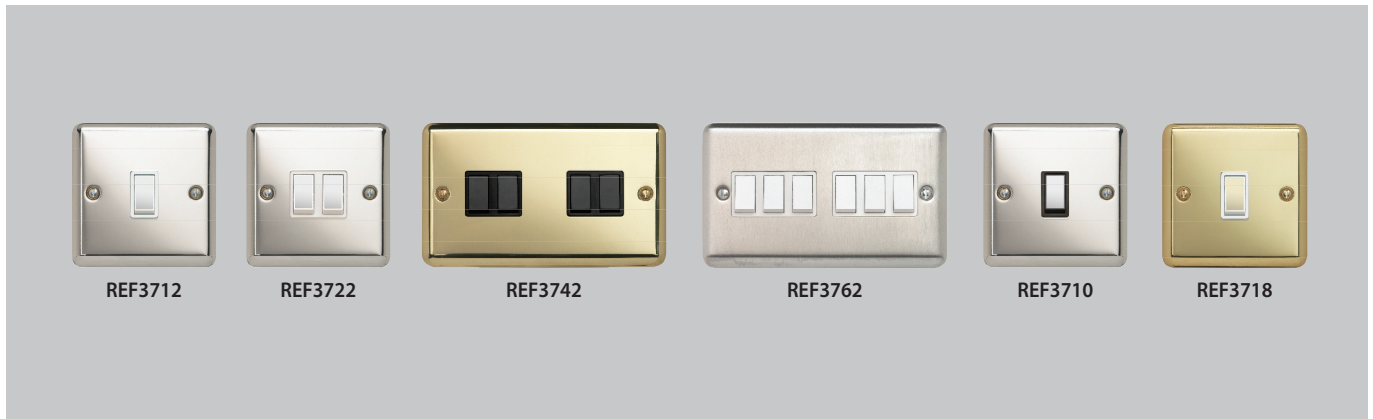

10AX Switches