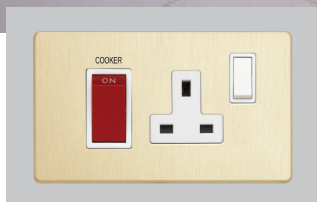

CONTACTUM

Decorative

Stylish Decorative Wiring Accessories