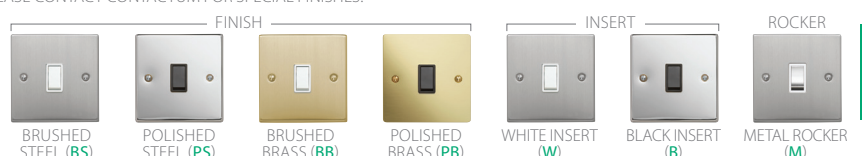

Dimmer Intelligent

1 Gang 2W 250W/200VA - Intelligent	CON3612/0BS	CON3612/0PS	CON3612/0BB	CON3612/0PB
1 Gang 2W 400W/320VA - Intelligent	CON3614/0BS	CON3614/0PS	CON3614/0BB	CON3614/0PB
1 Gang 2W 500W/400VA - Intelligent	CON3615/0BS	CON3615/0PS	CON3615/0BB	CON3615/0PB
2 Gang 2W 250W/200VA - Intelligent	CON3622/0BS	CON3622/0PS	CON3622/0BB	CON3622/0PB
2 Gang 2W 400W/320VA (Single Plate) - Intelligent	CON3623/0BS	CON3623/0PS	CON3623/0BB	CON3623/0PB
2 Gang 2W 400W/320VA (Double Plate) - Intelligent	CON3624/0BS	CON3624/0PS	CON3624/0BB	CON3624/0PB
3 Gang 2W 250W/200VA - Intelligent	CON3632/0BS	CON3632/0PS	CON3632/0BB	CON3632/0PB
4 Gang 2W 250W/200VA - Intelligent	CON3642/0BS	CON3642/0PS	CON3642/0BB	CON3642/0PB

PLEASE NOTE ALL PRODUCTS ARE ALSO AVAILABLE WITH A BLACK INSERT. PLEASE CONTACT CONTACTUM FOR SPECIAL FINISHES.

Please specify the required finish by adding the reference code as shown here.

iConic   Code   Finish   Insert   Rocker
CON   **3356**   **BS**   **B**   **M**