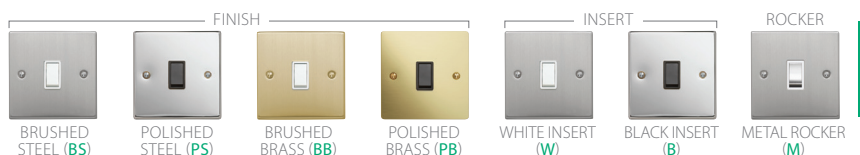

10 AX Switches

1 Gang 2W 10AX - White	CON3712BSW	CON3712PSW	CON3712BBW	CON3712PBW
1 Gang 2W 10AX - White, Metal Rocker	CON3712BSWM	CON3712PSWM	CON3712BBWM	CON3712PBWM
2 Gang 2W 10AX - White	CON3722BSW	CON3722PSW	CON3722BBW	CON3722PBW
2 Gang 2W 10AX - White, Metal Rocker	CON3722BSWM	CON3722PSWM	CON3722BBWM	CON3722PBWM
3 Gang 2W 10AX - White	CON3732BSW	CON3732PSW	CON3732BBW	CON3732PBW
3 Gang 2W 10AX - White, Metal Rocker	CON3732BSWM	CON3732PSWM	CON3732BBWM	CON3732PBWM
4 Gang 2W 10AX - White	CON3742BSW	CON3742PSW	CON3742BBW	CON3742PBW

PLEASE NOTE ALL PRODUCTS ARE ALSO AVAILABLE WITH A BLACK INSERT. PLEASE CONTACT CONTACTUM FOR SPECIAL FINISHES.

Please specify the required finish by adding the reference code as shown here.

iConic Code Finish Insert Rocker
CON 3356 BS B M