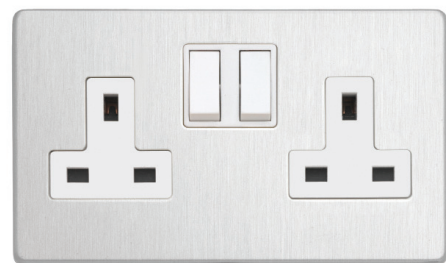

Screwless Lyric

The Lyric screwless range enhances the quality of the already popular Flat Plate range. A flawless plate finish is achieved by the introduction of concealed fixing screws. Available in 4 finishes making it the definitive choice for modern interiors.

- Lacquered to reduce finger print marks
- Non-magnetic
- 6mm depth plate
- Super slim profile
- Fits 35mm metal back box
- Easy-clip metal front plates