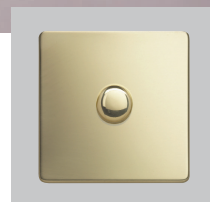

CONTACTUM

Decorative

Stylish Decorative Wiring Accessories