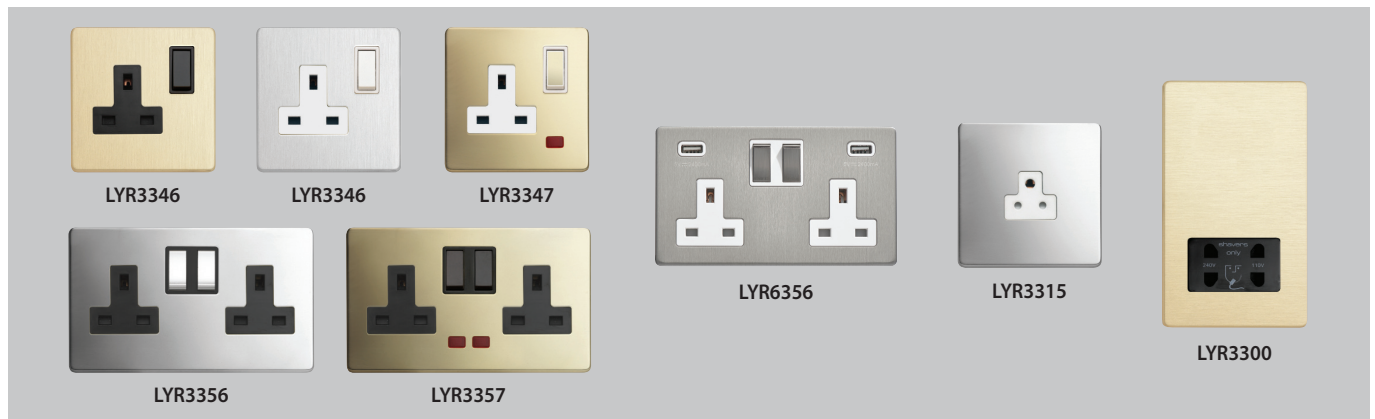

Screwless Lyric Decorative

Screwless Lyric

The Lyric screwless range enhances the quality of the already popular Flat Plate range. A flawless plate finish is achieved by the introduction of concealed fixing screws. Available in 4 finishes making it the definitive choice for modern interiors.

- Lacquered to reduce finger print marks
- Non-magnetic
- 6mm depth plate
- Super slim profile
- Fits 35mm metal back box
- Easy-clip metal front plates

Screwless Lyric

Sockets

13A Socket Outlets

	Brushed Steel	Polished Steel	Brushed Brass	Polished Brass
1 Gang 13A DP Switched - White	LYR3346BSW	LYR3346PSW	LYR3346BBW	LYR3346PBW
1 Gang 13A DP Switched - White with Metal Rocker	LYR3346BSWM	LYR3346PSWM	LYR3346BBWM	LYR3346PBWM
1 Gang 13A DP Switched with Neon - White	LYR3347BSW	LYR3347PSW	LYR3347BBW	LYR3347PBW
1 Gang 13A DP Switched with Neon - White Metal Rocker	LYR3347BSWM	LYR3347PSWM	LYR3347BBWM	LYR3347PBWM
2 Gang 13A DP Switched - White	LYR3356BSW	LYR3356PSW	LYR3356BBW	LYR3356PBW
2 Gang 13A DP Switched - White with Metal Rocker	LYR3356BSWM	LYR3356PSWM	LYR3356BBWM	LYR3356PBWM
2 Gang 13A DP Switched with Neon - White	LYR3357BSW	LYR3357PSW	LYR3357BBW	LYR3357PBW
2 Gang 13A DP Switched with Neon - White Metal Rocker	LYR3357BSWM	LYR3357PSWM	LYR3357BBWM	LYR3357PBWM