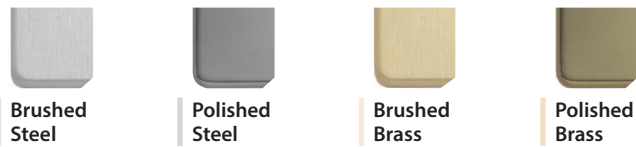

13A Socket Outlets

	Brushed Steel	Polished Steel	Brushed Brass	Polished Brass
1 Gang 13A Unswitched - White	CON3345BSW	CON3345PSW	CON3345BBW	CON3345PBW
1 Gang 13A DP Switched - White	CON3346BSW	CON3346PSW	CON3346BBW	CON3346PBW
1 Gang 13A DP Switched - White with Metal Rocker	CON3346BSWM	CON3346PSWM	CON3346BBWM	CON3346PBWM
1 Gang 13A DP Switched with Neon - White	CON3347BSW	CON3347PSW	CON3347BBW	CON3347PBW
1 Gang 13A DP Switched with Neon - White Metal Rocker	CON3347BSWM	CON3347PSWM	CON3347BBWM	CON3347PBWM
2 Gang 13A Unswitched - White	CON3355BSW	CON3355PSW	CON3355BBW	CON3355PBW
2 Gang 13A DP Switched - White	CON3356BSW	CON3356PSW	CON3356BBW	CON3356PBW
2 Gang 13A DP Switched - White with Metal Rocker	CON3356BSWM	CON3356PSWM	CON3356BBWM	CON3356PBWM
2 Gang 13A DP Switched with Neon - White	CON3357BSW	CON3357PSW	CON3357BBW	CON3357PBW
2 Gang 13A DP Switched with Neon - White Metal Rocker	CON3357BSWM	CON3357PSWM	CON3357BBWM	CON3357PBWM

RCD Sockets

2 Gang 13A DP Latching - White	CON4900BSW	CON4900PSW	CON4900BBW	CON4900PBW

13A USB Socket Outlets

1 Gang 13A Switched Socket White Insert + USB 5v/2100mA	CON6346BSW	CON6346PSW	CON6346BBW	CON6346PBW
1 Gang 13A DP Switched Socket White Insert Metal Rocker + USB 5v/2100mA	CON6346BSWM	CON6346PSWM	CON6346BBWM	CON6346PBWM
1 Gang 13A Switched Socket White Insert Metal Rocker + USB 5v/2100mA	CON5346BSWM	CON5346PSWM		
2 Gang 13A Switched Socket White Insert Metal Rocker + USB 5v/3100mA	CON5356BSWM	CON5356PSWM		
2 Gang 13A Switched Socket White Insert + USB 5v/4800mA	CON6356BSW	CON6356PSW	CON6356BBW	CON6356PBW
2 Gang 13A DP Switched Socket White Insert Metal Rocker + USB 5v/4800mA	CON6356BSWM	CON6356PSWM	CON6356BBWM	CON6356PBWM

Round Pin Socket Outlets

1 Gang 2A 3 Pin Unswitched Socket - White	CON3315BSW	CON3315PSW	CON3315BBW	CON3315PBW
1 Gang 5A 3 Pin Unswitched Socket - White	CON3325BSW	CON3325PSW	CON3325BBW	CON3325PBW
1 Gang 15A SP Switched - White	CON3336BSW	CON3336PSW	CON3336BBW	CON3336PBW

PLEASE NOTE ALL PRODUCTS ARE ALSO AVAILABLE WITH A BLACK INSERT. PLEASE CONTACT CONTACTUM FOR SPECIAL FINISHES.