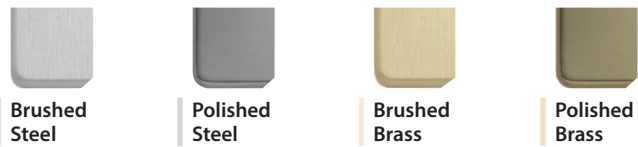

Brushed Steel	Polished Steel	Brushed Brass	Polished Brass
1 Gang 2W 10AX - White	REF3712BSW	REF3712PSW	REF3712BBW	REF3712PBW
1 Gang 2W 10AX - White, Metal Rocker	REF3712BSWM	REF3712PSWM	REF3712BBWM	REF3712PBWM
2 Gang 2W 10AX - White	REF3722BSW	REF3722PSW	REF3722BBW	REF3722PBW
2 Gang 2W 10AX - White, Metal Rocker	REF3722BSWM	REF3722PSWM	REF3722BBWM	REF3722PBWM
3 Gang 2W 10AX - White	REF3732BSW	REF3732PSW	REF3732BBW	REF3732PBW
3 Gang 2W 10AX - White, Metal Rocker	REF3732BSWM	REF3732PSWM	REF3732BBWM	REF3732PBWM
4 Gang 2W 10AX - White	REF3742BSW	REF3742PSW	REF3742BBW	REF3742PBW
4 Gang 2W 10AX - White, Metal Rocker	REF3742BSWM	REF3742PSWM	REF3742BBWM	REF3742PBWM
6 Gang 2W 10AX - White	REF3762BSW	REF3762PSW	REF3762BBW	REF3762PBW
6 Gang 2W 10AX - White, Metal Rocker	REF3762BSWM	REF3762PSWM	REF3762BBWM	REF3762PBWM
1 Gang 10AX Intermediate - White	REF3710BSW	REF3710PSW	REF3710BBW	REF3710PBW
1 Gang 10AX Intermediate - White, Metal Rocker	REF3710BSWM	REF3710PSWM	REF3710BBWM	REF3710PBWM
2 Gang 10AX Intermediate - White	REF3723BSW	REF3723PSW	REF3723BBW	REF3723PBW
1 Gang 10AX Bell Push - White	REF3736BSW	REF3736PSW	REF3736BBW	REF3736PBW
1 Gang 10AX Bell Push - White, Metal Rocker	REF3736BSWM	REF3736PSWM	REF3736BBWM	REF3736PBWM
1 Gang 10AX DP - White	REF3718BSW	REF3718PSW	REF3718BBW	REF3718PBW
1 Gang 10AX DP - White, Metal Rocker	REF3718BSWM	REF3718PSWM	REF3718BBWM	REF3718PBWM
Fan Isolator 3 Pole - White	REF3713BSW	REF3713PSW	REF3713BBW	REF3713PBW

PLEASE NOTE ALL PRODUCTS ARE ALSO AVAILABLE WITH A BLACK INSERT. PLEASE CONTACT CONTACTUM FOR SPECIAL FINISHES.