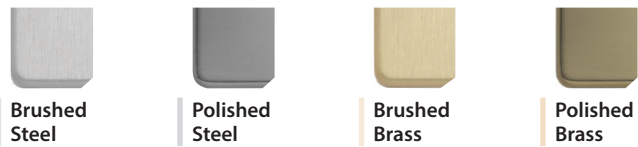

PLEASE NOTE ALL PRODUCTS ARE ALSO AVAILABLE WITH A BLACK INSERT. PLEASE CONTACT CONTACTUM FOR SPECIAL FINISHES.

Switches

20A Switches

	Brushed Steel	Polished Steel	Brushed Brass	Polished Brass
1 Gang 20A DP - White	FLP3796BSW	FLP3796PSW	FLP3796BBW	FLP3796PBW
1 Gang 20A DP - White, Metal Rocker	FLP3796BSWM	FLP3796PSWM	FLP3796BBWM	FLP3796PBWM
1 Gang 20A DP with Neon - White	FLP3797BSW	FLP3797PSW	FLP3797BBW	FLP3797PBW
1 Gang 20A DP with Neon - White, Metal Rocker	FLP3797BSWM	FLP3797PSWM	FLP3797BBWM	FLP3797PBWM
1 Gang 20A DP with Flex Outlet - White	FLP3798BSW	FLP3798PSW	FLP3798BBW	FLP3798PBW
1 Gang 20A DP with Flex Outlet - White, Metal Rocker	FLP3798BSWM	FLP3798PSWM	FLP3798BBWM	FLP3798PBWM
1 Gang 20A DP with Flex Outlet & Neon - White	FLP3799BSW	FLP3799PSW	FLP3799BBW	FLP3799PBW
1 Gang 20A DP with Flex Outlet & Neon - White, Metal Rocker	FLP3799BSWM	FLP3799PSWM	FLP3799BBWM	FLP3799PBWM