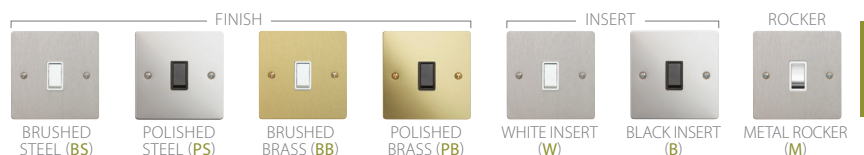

45A Cooker Control Units

45A DP - White	FLP3456BSW	FLP3456PSW	FLP3456BBW	FLP3456PBW
45A DP - White, Metal Rocker	FLP3456BSWM	FLP3456PSWM	FLP3456BBWM	FLP3456PBWM
45A DP with Neon - White	FLP3457BSW	FLP3457PSW	FLP3457BBW	FLP3457PBW
45A DP with Neon - White, Metal Rocker	FLP3457BSWM	FLP3457PSWM	FLP3457BBWM	FLP3457PBWM

PLEASE NOTE ALL PRODUCTS ARE ALSO AVAILABLE WITH A BLACK INSERT. PLEASE CONTACT CONTACTUM FOR SPECIAL FINISHES.

Please specify the required finish by adding the reference code as shown here.

Flatplate Code Finish Insert Rocker
▼ FLP 3356 BS B M