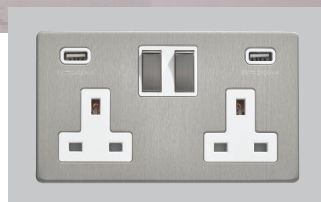

CONTACTUM

Decorative

Stylish Decorative Wiring Accessories