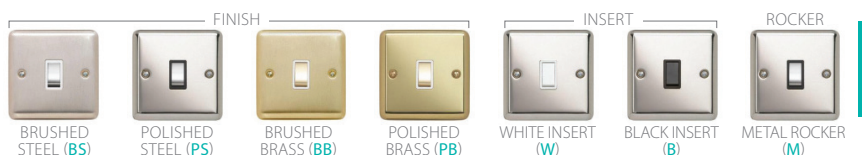

45A Switches

1 Gang 45A DP (1 Gang Plate) - White	REF3756BSW	REF3756PSW	REF3756BBW	REF3756PBW
1 Gang 45A DP (1 Gang Plate) with Neon - White	REF3757BSW	REF3757PSW	REF3757BBW	REF3757PBW
1 Gang 45A DP (2 Gang Vertical Plate) - White	REF3746BSW	REF3746PSW	REF3746BBW	REF3746PBW
1 Gang 45A DP (2 Gang Vertical Plate) with Neon - White	REF3747BSW	REF3747PSW	REF3747BBW	REF3747PBW

PLEASE NOTE ALL PRODUCTS ARE ALSO AVAILABLE WITH A BLACK INSERT. PLEASE CONTACT CONTACTUM FOR SPECIAL FINISHES.

Please specify the required finish by adding the reference code as shown here.

Reflect Code Finish Insert Rocker
▼ ▼ ▼ ▼ ▼
REF 3356 BS B M