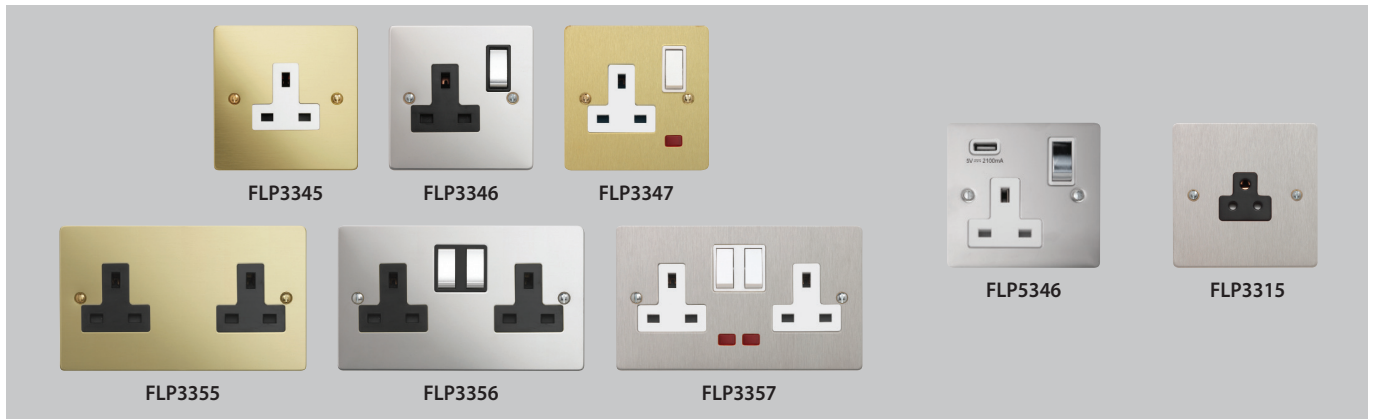

Flatplate

Sockets

13A Socket Outlets

	Brushed Steel	Polished Steel	Brushed Brass	Polished Brass
1 Gang 13A Unswitched - White	FLP3345BSW	FLP3345PSW	FLP3345BBW	FLP3345PBW
1 Gang 13A DP Switched - White	FLP3346BSW	FLP3346PSW	FLP3346BBW	FLP3346PBW
1 Gang 13A DP Switched - White with Metal Rocker	FLP3346BSWM	FLP3346PSWM	FLP3346BBWM	FLP3346PBWM
1 Gang 13A DP Switched with Neon - White	FLP3347BSW	FLP3347PSW	FLP3347BBW	FLP3347PBW
1 Gang 13A DP Switched with Neon - White Metal Rocker	FLP3347BSWM	FLP3347PSWM	FLP3347BBWM	FLP3347PBWM
2 Gang 13A Unswitched - White	FLP3355BSW	FLP3355PSW	FLP3355BBW	FLP3355PBW
2 Gang 13A DP Switched - White	FLP3356BSW	FLP3356PSW	FLP3356BBW	FLP3356PBW
2 Gang 13A DP Switched - White with Metal Rocker	FLP3356BSWM	FLP3356PSWM	FLP3356BBWM	FLP3356PBWM
2 Gang 13A DP Switched with Neon - White	FLP3357BSW	FLP3357PSW	FLP3357BBW	FLP3357PBW
2 Gang 13A DP Switched with Neon - White Metal Rocker	FLP3357BSWM	FLP3357PSWM	FLP3357BBWM	FLP3357PBWM

13A USB Socket Outlets

1 Gang 13A Switched Socket White Insert + USB 5v/2100mA	FLP6346BSW	FLP6346PSW	FLP6346BBW	FLP6346PBW
1 Gang 13A DP Switched Socket White Insert Metal Rocker + USB 5v/2100mA	FLP6346BSWM	FLP6346PSWM	FLP6346BBWM	FLP6346PBWM
1 Gang 13A Switched Socket White Insert Metal Rocker + USB 5v/2100mA	FLP5346BSWM	FLP5346PSWM		
2 Gang 13A Switched Socket White Insert Metal Rocker + USB 5v/3100mA	FLP5356BSWM	FLP5356PSWM		
2 Gang 13A Switched Socket White Insert + USB 5v/4800mA	FLP6356BSW	FLP6356PSW	FLP6356BBW	FLP6356PBW
2 Gang 13A DP Switched Socket White Insert Metal Rocker + USB 5v/4800mA	FLP6356BSWM	FLP6356PSWM	FLP6356BBWM	FLP6356PBWM

Round Pin Socket Outlets

1 Gang 2A 3 Pin Unswitched Socket - White	FLP3315BSW	FLP3315PSW	FLP3315BBW	FLP3315PBW
1 Gang 5A 3 Pin Unswitched Socket - White	FLP3325BSW	FLP3325PSW	FLP3325BBW	FLP3325PBW
1 Gang 15A SP Switched - White	FLP3336BSW	FLP3336PSW	FLP3336BBW	FLP3336PBW

PLEASE NOTE ALL PRODUCTS ARE ALSO AVAILABLE WITH A BLACK INSERT. PLEASE CONTACT CONTACTUM FOR SPECIAL FINISHES.