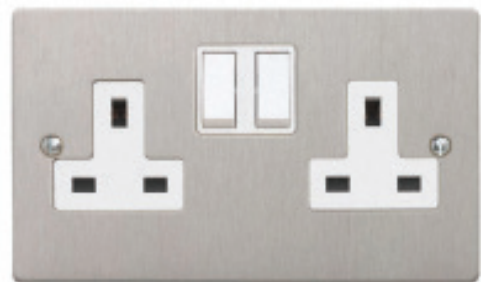

Flatplate

The super slim Flat Plate range is one of the most comprehensive in the designer market, and provides a complete, integrated range of solutions for specifiers and contractors who are looking for that unique effect.

- Lacquered to reduce finger print marks
- Non-magnetic
- 1.5mm depth plate
- Super slim profile
- Fits 35mm metal back box