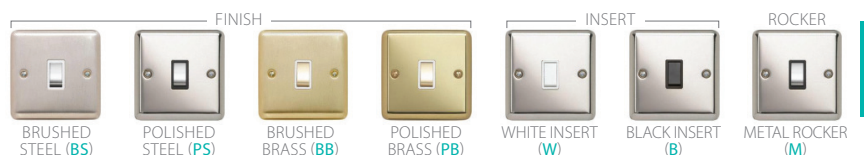

PLEASE NOTE ALL PRODUCTS ARE ALSO AVAILABLE WITH A BLACK INSERT. PLEASE CONTACT CONTACTUM FOR SPECIAL FINISHES.

Please specify the required finish by adding the reference code as shown here.

[Reflect](#)   [Code](#)   [Finish](#)   [Insert](#)   [Rocker](#)
REF   **3356**   **BS**   **B**   **M**