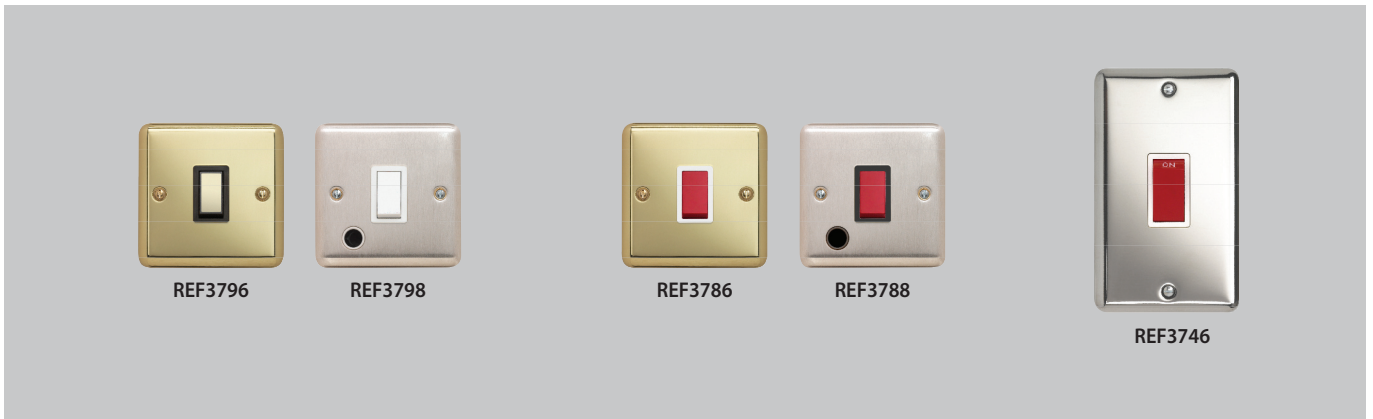

Switches

20A Switches

	Brushed Steel	Polished Steel	Brushed Brass	Polished Brass
1 Gang 20A DP - White	REF3796BSW	REF3796PSW	REF3796BBW	REF3796PBW
1 Gang 20A DP - White, Metal Rocker	REF3796BSWM	REF3796PSWM	REF3796BBWM	REF3796PBWM
1 Gang 20A DP with Neon - White	REF3797BSW	REF3797PSW	REF3797BBW	REF3797PBW
1 Gang 20A DP with Neon - White, Metal Rocker	REF3797BSWM	REF3797PSWM	REF3797BBWM	REF3797PBWM
1 Gang 20A DP with Flex Outlet - White	REF3798BSW	REF3798PSW	REF3798BBW	REF3798PBW
1 Gang 20A DP with Flex Outlet - White, Metal Rocker	REF3798BSWM	REF3798PSWM	REF3798BBWM	REF3798PBWM
1 Gang 20A DP with Flex Outlet & Neon - White	REF3799BSW	REF3799PSW	REF3799BBW	REF3799PBW
1 Gang 20A DP with Flex Outlet & Neon - White, Metal Rocker	REF3799BSWM	REF3799PSWM	REF3799BBWM	REF3799PBWM

32A Switches

1 Gang 32A DP - White	REF3786BSW	REF3786PSW	REF3786BBW	REF3786PBW
1 Gang 32A DP with Neon - White	REF3787BSW	REF3787PSW	REF3787BBW	REF3787PBW
1 Gang 32A DP with Flex Outlet - White	REF3788BSW	REF3788PSW	REF3788BBW	REF3788PBW
1 Gang 32A DP with Flex Outlet & Neon - White	REF3789BSW	REF3789PSW	REF3789BBW	REF3789PBW

45A Switches

1 Gang 45A DP (1 Gang Plate) - White	REF3756BSW	REF3756PSW	REF3756BBW	REF3756PBW
1 Gang 45A DP (1 Gang Plate) with Neon - White	REF3757BSW	REF3757PSW	REF3757BBW	REF3757PBW
1 Gang 45A DP (2 Gang Vertical Plate) - White	REF3746BSW	REF3746PSW	REF3746BBW	REF3746PBW
1 Gang 45A DP (2 Gang Vertical Plate) with Neon - White	REF3747BSW	REF3747PSW	REF3747BBW	REF3747PBW

PLEASE NOTE ALL PRODUCTS ARE ALSO AVAILABLE WITH A BLACK INSERT. PLEASE CONTACT CONTACTUM FOR SPECIAL FINISHES.

Please specify the required finish by adding the reference code as shown here.

Reflect Code Finish Insert Rocker
▼ ▼ ▼ ▼ ▼
REF 3356 BS B M