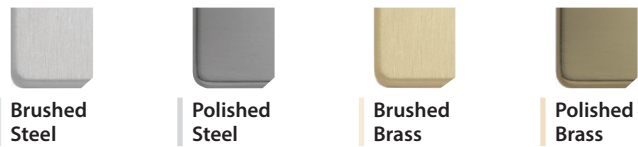

Connection Units and Switches