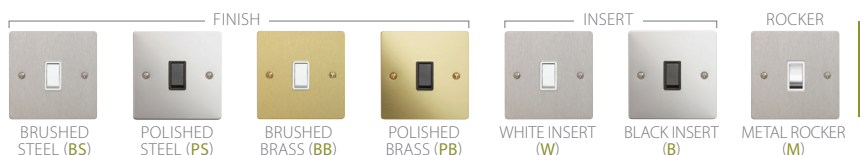

13A Connection Units

13A Unswitched with Neon - White

FLP3362BSW

FLP3362PSW

FLP3362BBW

FLP3362PBW

13A Unswitched with Flex Outlet & Neon - White

FLP3363BSW

FLP3363PSW

FLP3363BBW

FLP3363PBW

13A Unswitched - White

FLP3364BSW

FLP3364PSW

FLP3364BBW

FLP3364PBW

13A Unswitched with Flex Outlet - White

FLP3365BSW

FLP3365PSW

FLP3365BBW

FLP3365PBW

13A Switched DP - White

FLP3366BSW

FLP3366PSW

FLP3366BBW

FLP3366PBW

13A Switched DP - White, Metal Rocker

FLP3366BSWM

FLP3366PSWM

FLP3366BBWM

FLP3366PBWM

13A Switched DP with Neon - White

FLP3367BSW

FLP3367PSW

FLP3367BBW

FLP3367PBW

13A Switched DP with Neon - White, Metal Rocker

FLP3367BSWM

FLP3367PSWM

FLP3367BBWM

FLP3367PBWM

13A Switched DP with Flex Outlet - White

FLP3368BSW

FLP3368PSW

FLP3368BBW

FLP3368PBW

13A Switched DP with Flex Outlet - White, Metal Rocker

FLP3368BSWM

FLP3368PSWM

FLP3368BBWM

FLP3368PBWM

13A Switched DP with Flex Outlet & Neon - White

FLP3369BSW

FLP3369PSW

FLP3369BBW

FLP3369PBW

13A Switched DP with Flex Outlet & Neon - White, Metal Rocker

FLP3369BSWM

FLP3369PSWM

FLP3369BBWM

FLP3369PBWM

PLEASE NOTE ALL PRODUCTS ARE ALSO AVAILABLE WITH A BLACK INSERT. PLEASE CONTACT CONTACTUM FOR SPECIAL FINISHES.

Please specify the required finish by adding the reference code as shown here.

Flatplate Code Finish Insert Rocker
▼ FLP 3356 BS B M