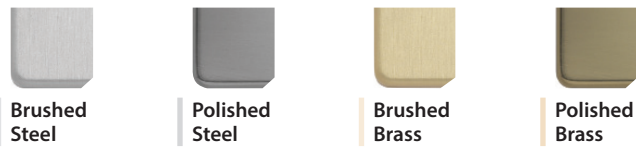

10 AX Switches

	Brushed Steel	Polished Steel	Brushed Brass	Polished Brass
2 Gang 10AX Intermediate Switch White	SIG3723BSW	SIG3723PSW	SIG3723BBW	SIG3723PBW
1 Gang 10AX DP Switch White	SIG3718BSW	SIG3718PSW	SIG3718BBW	SIG3718PBW
Fan Isolator 3 Pole White	SIG3713BSW	SIG3713PSW	SIG3713BBW	SIG3713PBW

20 Amp Switches

	Brushed Steel	Polished Steel	Brushed Brass	Polished Brass
1 Gang 20A DP Switch White	SIG3796BSW	SIG3796PSW	SIG3796BBW	SIG3796PBW
1 Gang 20A DP Switch White Metal Rocker	SIG3796BSWM	SIG3796PSWM	SIG3796BBWM	SIG3796PBWM
1 Gang 20A DP Switch Neon White Metal Rocker	SIG3797BSWM	SIG3797PSWM	SIG3797BBWM	SIG3797PBWM
1 Gang 20A DP Switch With Flex Outlet White	SIG3798BSW	SIG3798PSW	SIG3798BBW	SIG3798PBW
1 Gang 20A DP Switch With Flex Outlet Neon White	SIG3799BSW	SIG3799PSW	SIG3799BBW	SIG3799PBW

32 Amp Switches

	Brushed Steel	Polished Steel	Brushed Brass	Polished Brass
1 Gang 32A DP Switch White	SIG3786BSW	SIG3786PSW	SIG3786BBW	SIG3786PBW
1 Gang 32A DP Switch Neon White	SIG3787BSW	SIG3787PSW	SIG3787BBW	SIG3787PBW
1 Gang 32A DP Switch With Flex Outlet White	SIG3788BSW	SIG3788PSW	SIG3788BBW	SIG3788PBW
1 Gang 32A DP Switch With Flex Outlet Neon White	SIG3789BSW	SIG3789PSW	SIG3789BBW	SIG3789PBW

45 Amp Switches

	Brushed Steel	Polished Steel	Brushed Brass	Polished Brass
1 Gang 45A DP Switch White (1 Gang Plate)	SIG3756BSW	SIG3756PSW	SIG3756BBW	SIG3756PBW
1 Gang 45A DP Switch Neon White (1 Gang Plate)	SIG3757BSW	SIG3757PSW	SIG3757BBW	SIG3757PBW
1 Gang 45A DP Switch (2 Gang Vertical Plate) White	SIG3746BSW	SIG3746PSW	SIG3746BBW	SIG3746PBW
1 Gang 45A DP Switch (2 Gang Vertical Plate) Neon White	SIG3747BSW	SIG3747PSW	SIG3747BBW	SIG3747PBW

45 Amp Cooker Control Units

	Brushed Steel	Polished Steel	Brushed Brass	Polished Brass
45A DP Cooker Control White	SIG3456BSW	SIG3456PSW	SIG3456BBW	SIG3456PBW
45A DP Cooker Control White Metal Rocker	SIG3456BSWM	SIG3456PSWM	SIG3456BBWM	SIG3456PBWM
45A DP Cooker Control Neon White	SIG3457BSW	SIG3457PSW	SIG3457BBW	SIG3457PBW
45A DP Cooker Control Neon White Metal Rocker	SIG3457BSWM	SIG3457PSWM	SIG3457BBWM	SIG3457PBWM

PLEASE NOTE ALL PRODUCTS ARE ALSO AVAILABLE WITH A BLACK INSERT. PLEASE CONTACT CONTACTUM FOR SPECIAL FINISHES.