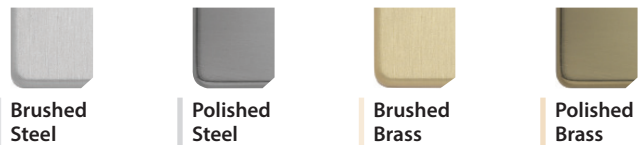

Switches

10 AX Switches

	Brushed Steel	Polished Steel	Brushed Brass	Polished Brass
4 Gang 2W 10AX - White, Metal Rocker	CON3742BSWM	CON3742PSWM	CON3742BBWM	CON3742PBWM
6 Gang 2W 10AX - White	CON3762BSW	CON3762PSW	CON3762BBW	CON3762PBW
6 Gang 2W 10AX - White, Metal Rocker	CON3762BSWM	CON3762PSWM	CON3762BBWM	CON3762PBWM
1 Gang 10AX Intermediate - White	CON3710BSW	CON3710PSW	CON3710BBW	CON3710PBW
1 Gang 10AX Intermediate - White, Metal Rocker	CON3710BSWM	CON3710PSWM	CON3710BBWM	CON3710PBWM
2 Gang 10AX Intermediate - White	CON3723BSW	CON3723PSW	CON3723BBW	CON3723PBW
1 Gang 10AX Bell Push - White	CON3736BSW	CON3736PSW	CON3736BBW	CON3736PBW
1 Gang 10AX Bell Push - White, Metal Rocker	CON3736BSWM	CON3736PSWM	CON3736BBWM	CON3736PBWM
1 Gang 10AX DP - White	CON3718BSW	CON3718PSW	CON3718BBW	CON3718PBW
1 Gang 10AX DP - White, Metal Rocker	CON3718BSWM	CON3718PSWM	CON3718BBWM	CON3718PBWM
Fan Isolator 3 Pole - White	CON3713BSW	CON3713PSW	CON3713BBW	CON3713PBW

20A Switches

1 Gang 20A DP - White	CON3796BSW	CON3796PSW	CON3796BBW	CON3796PBW
1 Gang 20A DP - White, Metal Rocker	CON3796BSWM	CON3796PSWM	CON3796BBWM	CON3796PBWM
1 Gang 20A DP with Neon - White	CON3797BSW	CON3797PSW	CON3797BBW	CON3797PBW
1 Gang 20A DP with Neon - White, Metal Rocker	CON3797BSWM	CON3797PSWM	CON3797BBWM	CON3797PBWM
1 Gang 20A DP with Flex Outlet - White	CON3798BSW	CON3798PSW	CON3798BBW	CON3798PBW
1 Gang 20A DP with Flex Outlet - White, Metal Rocker	CON3798BSWM	CON3798PSWM	CON3798BBWM	CON3798PBWM
1 Gang 20A DP with Flex Outlet & Neon - White	CON3799BSW	CON3799PSW	CON3799BBW	CON3799PBW
1 Gang 20A DP with Flex Outlet & Neon - White, Metal Rocker	CON3799BSWM	CON3799PSWM	CON3799BBWM	CON3799PBWM

45A Switches

1 Gang 45A DP (1 Gang Plate) - White	CON3756BSW	CON3756PSW	CON3756BBW	CON3756PBW
1 Gang 45A DP (1 Gang Plate) with Neon - White	CON3757BSW	CON3757PSW	CON3757BBW	CON3757PBW
1 Gang 45A DP (2 Gang Vertical Plate) - White	CON3746BSW	CON3746PSW	CON3746BBW	CON3746PBW
1 Gang 45A DP (2 Gang Vertical Plate) with Neon - White	CON3747BSW	CON3747PSW	CON3747BBW	CON3747PBW

PLEASE NOTE ALL PRODUCTS ARE ALSO AVAILABLE WITH A BLACK INSERT. PLEASE CONTACT CONTACTUM FOR SPECIAL FINISHES.