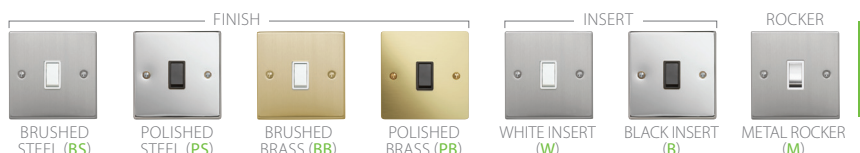

10 AX Switches

1 Gang 2W 10AX Switch White	SIG3712BSW	SIG3712PSW	SIG3712BBW	SIG3712PBW
1 Gang 2W 10AX Switch White Metal Rocker	SIG3712BSWM	SIG3712PSWM	SIG3712BBWM	SIG3712PBWM
2 Gang 2W 10AX Switch White	SIG3722BSW	SIG3722PSW	SIG3722BBW	SIG3722PBW
2 Gang 2W 10AX Switch White Metal Rocker	SIG3722BSWM	SIG3722PSWM	SIG3722BBWM	SIG3722PBWM
3 Gang 2W 10AX Switch White	SIG3732BSW	SIG3732PSW	SIG3732BBW	SIG3732PBW
3 Gang 2W 10AX Switch White Metal Rocker	SIG3732BSWM	SIG3732PSWM	SIG3732BBWM	SIG3732PBWM
4 Gang 2W 10AX Switch White Metal Rocker	SIG3742BSWM	SIG3742PSWM	SIG3742BBWM	SIG3742PBWM
6 Gang 2W 10AX Switch White	SIG3762BSW	SIG3762PSW	SIG3762BBW	SIG3762PBW
6 Gang 2W 10AX Switch White Metal Rocker	SIG3762BSWM	SIG3762PSWM	SIG3762BBWM	SIG3762PBWM
1 Gang 10AX Intermediate Switch White	SIG3710BSW	SIG3710PSW	SIG3710BBW	SIG3710PBW
1 Gang 10AX Intermediate Switch White Metal Rocker	SIG3710BSWM	SIG3710PSWM	SIG3710BBWM	SIG3710PBWM

PLEASE NOTE ALL PRODUCTS ARE ALSO AVAILABLE WITH A BLACK INSERT. PLEASE CONTACT CONTACTUM FOR SPECIAL FINISHES.

Please specify the required finish by adding the reference code as shown here.

Signature **SIG** Code **3356** Finish **BS** Insert **B** Rocker **M**