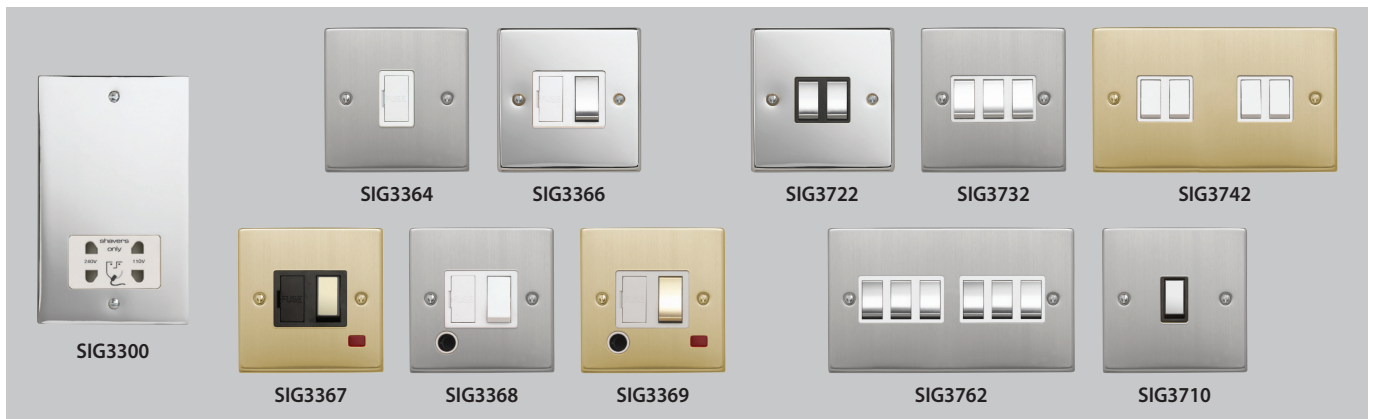

Sockets, Connection Units and Switches