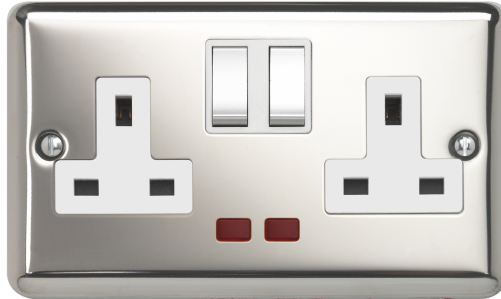

Technical Specification

REF3357PSWM - 2 Gang 13A Switched Socket DP Neon White Metal Rocker

General

Box quantity: 1
GTIN-13 / EAN: 5056199060566

Technical

ABC indicator: B
Insert colour: white
Face plate finish: polished steel
Rocker finish: polished steel
With indicator lamp: yes
Number of rockers: 2
Number of outlets: 2
Number of socket outlets switchable: 2
Associated standards: BS 1363-2
Rated voltage: 220-250V
Rated current: 13A
Frequency: 50-60Hz
Wiring system: 2 pole
Min. switch contact gap: 3mm
Ambient operating temperature:
-5 to 40°C (24hour average not exceeding 25°C)
Degree of protection: IP2X
Terminal capacity: 3 x 2.5mm 2 x 4.0mm 2 x 6.0mm
Face plate material: high grade stainless steel
Minimum wall box depth: 25
Nature of supply: AC
Fixing screws: 2 x M3.5