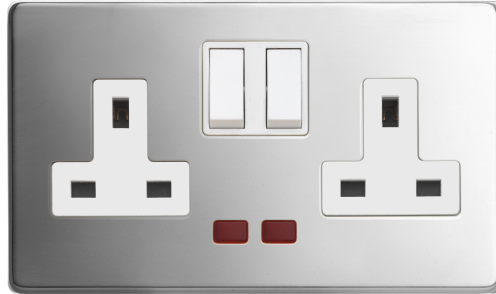

## Technical Specification

LYR3357PSW - 2 Gang 13A DP Socket Neon PS White Insert Plastic Rocker

### Technical

**ABC indicator:** B  
**Insert colour:** white  
**Face plate finish:** polished steel  
**Rocker finish:** white moulded  
**With indicator lamp:** yes  
**Number of rockers:** 2  
**Number of outlets:** 2  
**Number of socket outlets switchable:** 2  
**Associated standards:** BS 1363-2  
**Rated voltage:** 220-250V  
**Rated current:** 13A  
**Frequency:** 50-60Hz  
**Wiring system:** 2 pole  
**Min. switch contact gap:** 3mm  
**Ambient operating temperature:**  
-5 to 40°C (24hour average not exceeding 25°C)  
**Degree of protection:** IP2X  
**Terminal capacity:** 3 x 2.5mm 2 x 4.0mm 2 x 6.0mm  
**Face plate material:** high grade stainless steel  
**Minimum wall box depth:** 35  
**Nature of supply:** AC  
**Fixing screws:** 2 x M3.5