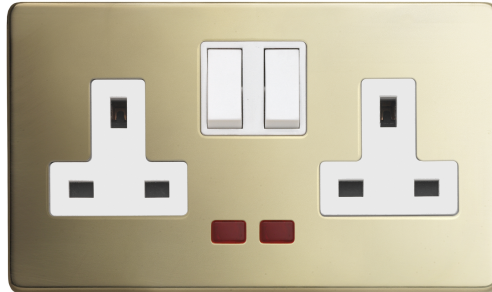

Technical Specification

LYR3357PBW - 2 Gang 13A DP Socket Neon PB White Insert Plastic Rocker

General

Box quantity: 1
Total gross weight (g) includes packing: 311.00
Total net weight (g) excluding packaging: 304.00
Individual unit weight (g): 304.00
Width mm: 145.00
Height mm: 85.00
Depth mm: 30.00
Size/Dimensions (mm): 145X85X30
Surf area M²: 0.038

Technical

ABC indicator: B
Insert colour: white
Face plate finish: polished brass
Rocker finish: white moulded
With indicator lamp: yes
Number of rockers: 2
Number of outlets: 2
Number of socket outlets switchable: 2
Associated standards: BS 1363-2
Rated voltage: 220-250V
Rated current: 13A
Frequency: 50-60Hz
Wiring system: 2 pole
Min. switch contact gap: 3mm
Ambient operating temperature:
-5 to 40°C (24hour average not exceeding 25°C)
Degree of protection: IP2X
Terminal capacity: 3 x 2.5mm 2 x 4.0mm 2 x 6.0mm
Face plate material: high grade electro plated stainless steel
Surface protection: lacquered
Minimum wall box depth: 35
Nature of supply: AC
Fixing screws: 2 x M3.5