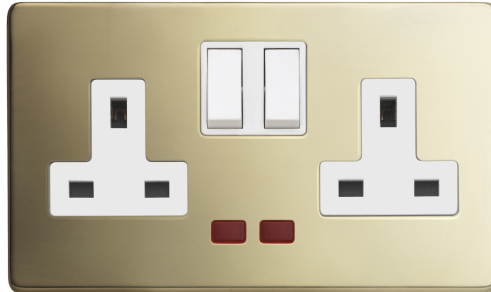

Technical Specification

LYR3357PBW - 2 Gang 13A DP Socket Neon PB White Insert Plastic Rocker

General

Box quantity: 1
Total gross weight (g) includes packing: 311.00
Total net weight (g) excluding packaging: 304.00
Individual unit weight (g): 304.00
Width mm: 145.00
Height mm: 85.00
Depth mm: 30.00
Size/Dimensions (mm): 145X85X30
Surf area M²: 0.038

Technical

ABC indicator: B
Insert colour: white
Face plate finish: polished brass
Rocker finish: white moulded
With indicator lamp: yes
Number of rockers: 2
Number of outlets: 2
Number of socket outlets switchable: 2
Associated standards: BS 1363-2
Rated voltage: 220-250V
Rated current: 13A
Frequency: 50-60Hz
Wiring system: 2 pole
Min. switch contact gap: 3mm
Ambient operating temperature:
-5 to 40°C (24hour average not exceeding 25°C)
Degree of protection: IP2X
Terminal capacity: 3 x 2.5mm 2 x 4.0mm 2 x 6.0mm
Face plate material: high grade electro plated stainless steel
Surface protection: lacquered
Minimum wall box depth: 35
Nature of supply: AC
Fixing screws: 2 x M3.5