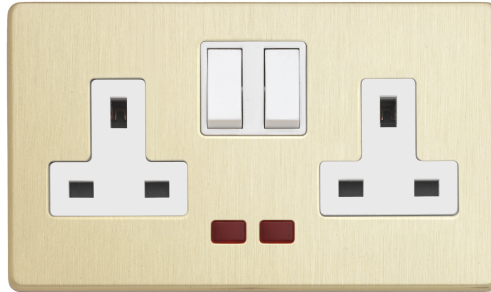

## Technical Specification

LYR3357BBW - 2 Gang 13A DP Socket Neon BB White Insert Plastic Rocker

### Technical

**ABC indicator:** B  
**Insert colour:** white  
**Face plate finish:** brushed brass  
**Rocker finish:** white moulded  
**With indicator lamp:** yes  
**Number of rockers:** 2  
**Number of outlets:** 2  
**Number of socket outlets switchable:** 2  
**Associated standards:** BS 1363-2  
**Rated voltage:** 220-250V  
**Rated current:** 13A  
**Frequency:** 50-60Hz  
**Wiring system:** 2 pole  
**Min. switch contact gap:** 3mm  
**Ambient operating temperature:**  
-5 to 40°C (24hour average not exceeding 25°C)  
**Degree of protection:** IP2X  
**Terminal capacity:** 3 x 2.5mm 2 x 4.0mm 2 x 6.0mm  
**Face plate material:** high grade electro plated stainless steel  
**Surface protection:** lacquered  
**Minimum wall box depth:** 35  
**Nature of supply:** AC  
**Fixing screws:** 2 x M3.5