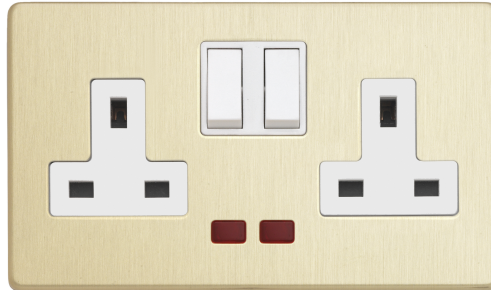

Technical Specification

LYR3357BBW - 2 Gang 13A DP Socket Neon BB White Insert Plastic Rocker

General

Box quantity: 1
Total gross weight (g) includes packing: 311.00
Total net weight (g) excluding packaging: 304.00
Individual unit weight (g): 304.00
Width mm: 145.00
Height mm: 85.00
Depth mm: 30.00
Size/Dimensions (mm): 145X85X30
Surf area M²: 0.038

Technical

ABC indicator: B
Insert colour: white
Face plate finish: brushed brass
Rocker finish: white moulded
With indicator lamp: yes
Number of rockers: 2
Number of outlets: 2
Number of socket outlets switchable: 2
Associated standards: BS 1363-2
Rated voltage: 220-250V
Rated current: 13A
Frequency: 50-60Hz
Wiring system: 2 pole
Min. switch contact gap: 3mm
Ambient operating temperature:
-5 to 40°C (24hour average not exceeding 25°C)
Degree of protection: IP2X
Terminal capacity: 3 x 2.5mm 2 x 4.0mm 2 x 6.0mm
Face plate material: high grade electro plated stainless steel
Surface protection: lacquered
Minimum wall box depth: 35
Nature of supply: AC
Fixing screws: 2 x M3.5