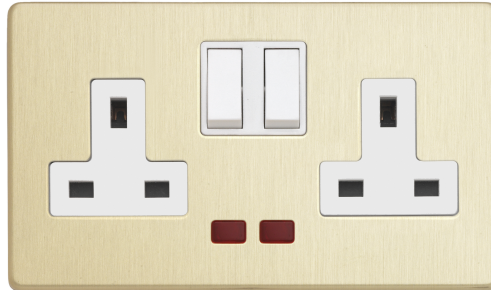

## Technical Specification

LYR3357BBW - 2 Gang 13A DP Socket Neon BB White Insert Plastic Rocker

### Technical

**ABC indicator:** B  
**Insert colour:** white  
**Face plate finish:** brushed brass  
**Rocker finish:** white moulded  
**With indicator lamp:** yes  
**Number of rockers:** 2  
**Number of outlets:** 2  
**Number of socket outlets switchable:** 2  
**Associated standards:** BS 1363-2  
**Rated voltage:** 220-250V  
**Rated current:** 13A  
**Frequency:** 50-60Hz  
**Wiring system:** 2 pole  
**Min. switch contact gap:** 3mm  
**Ambient operating temperature:**  
-5 to 40°C (24hour average not exceeding 25°C)  
**Degree of protection:** IP2X  
**Terminal capacity:** 3 x 2.5mm 2 x 4.0mm 2 x 6.0mm  
**Face plate material:** high grade electro plated stainless steel  
**Surface protection:** lacquered  
**Minimum wall box depth:** 35  
**Nature of supply:** AC  
**Fixing screws:** 2 x M3.5