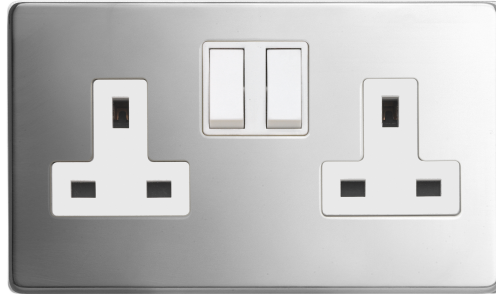

Technical Specification

LYR3356PSW - 2 Gang 13A Switched Socket DP pS White Insert Plastic Rocker

General

Box quantity: 1
Total gross weight (g) includes packing: 276.00
Total net weight (g) excluding packaging: 269.00
Individual unit weight (g): 269.00
Width mm: 145.00
Height mm: 85.00
Depth mm: 25.00
Size/Dimensions (mm): 145X85X25
Surf area M²: 0.036

Technical

ABC indicator: A
Insert colour: white
Face plate finish: polished steel
Rocker finish: white moulded
Number of rockers: 2
Number of outlets: 2
Number of socket outlets switchable: 2
Associated standards: BS 1363-2
Rated voltage: 220-250V
Rated current: 13A
Frequency: 50-60Hz
Wiring system: 2 pole
Min. switch contact gap: 3mm
Ambient operating temperature:
-5 to 40°C (24hour average not exceeding 25°C)
Degree of protection: IP2X
Terminal capacity: 3 x 2.5mm 2 x 4.0mm 2 x 6.0mm
Face plate material: high grade stainless steel
Minimum wall box depth: 35
Nature of supply: AC
Fixing screws: 2 x M3.5