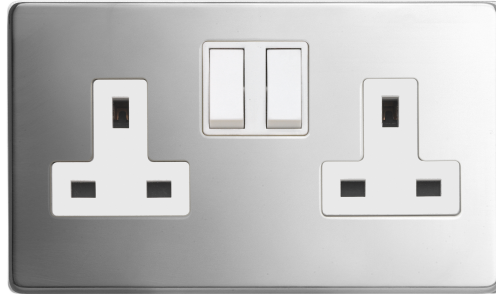

## Technical Specification

LYR3356PSW - 2 Gang 13A Switched Socket DP pS White Insert Plastic Rocker

### Technical

**ABC indicator:** A  
**Insert colour:** white  
**Face plate finish:** polished steel  
**Rocker finish:** white moulded  
**Number of rockers:** 2  
**Number of outlets:** 2  
**Number of socket outlets switchable:** 2  
**Associated standards:** BS 1363-2  
**Rated voltage:** 220-250V  
**Rated current:** 13A  
**Frequency:** 50-60Hz  
**Wiring system:** 2 pole  
**Min. switch contact gap:** 3mm  
**Ambient operating temperature:**  
-5 to 40°C (24hour average not exceeding 25°C)  
**Degree of protection:** IP2X  
**Terminal capacity:** 3 x 2.5mm 2 x 4.0mm 2 x 6.0mm  
**Face plate material:** high grade stainless steel  
**Minimum wall box depth:** 35  
**Nature of supply:** AC  
**Fixing screws:** 2 x M3.5