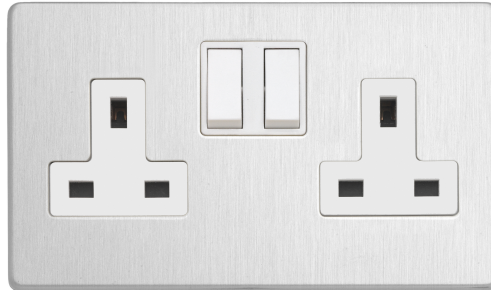

## Technical Specification

LYR3356BSW - 2 Gang 13A Switched Socket DP BS White Insert Plastic Rocker

### Technical

**ABC indicator:** A  
**Insert colour:** white  
**Face plate finish:** brushed steel  
**Rocker finish:** white moulded  
**Number of rockers:** 2  
**Number of outlets:** 2  
**Number of socket outlets switchable:** 2  
**Associated standards:** BS 1363-2  
**Rated voltage:** 220-250V  
**Rated current:** 13A  
**Frequency:** 50-60Hz  
**Wiring system:** 2 pole  
**Min. switch contact gap:** 3mm  
**Ambient operating temperature:**  
-5 to 40°C (24hour average not exceeding 25°C)  
**Degree of protection:** IP2X  
**Terminal capacity:** 3 x 2.5mm 2 x 4.0mm 2 x 6.0mm  
**Face plate material:** high grade stainless steel  
**Surface protection:** lacquered  
**Minimum wall box depth:** 35  
**Nature of supply:** AC  
**Fixing screws:** 2 x M3.5