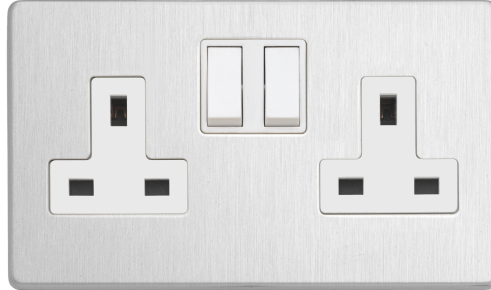

Technical Specification

LYR3356BSW - 2 Gang 13A Switched Socket DP BS White Insert Plastic Rocker

General

Box quantity: 1
Total gross weight (g) includes packing: 276.00
Total net weight (g) excluding packaging: 269.00
Individual unit weight (g): 269.00
Width mm: 145.00
Height mm: 85.00
Depth mm: 25.00
Size/Dimensions (mm): 145X85X25
Surf area M²: 0.036

Technical

ABC indicator: A
Insert colour: white
Face plate finish: brushed steel
Rocker finish: white moulded
Number of rockers: 2
Number of outlets: 2
Number of socket outlets switchable: 2
Associated standards: BS 1363-2
Rated voltage: 220-250V
Rated current: 13A
Frequency: 50-60Hz
Wiring system: 2 pole
Min. switch contact gap: 3mm
Ambient operating temperature:
-5 to 40°C (24hour average not exceeding 25°C)
Degree of protection: IP2X
Terminal capacity: 3 x 2.5mm 2 x 4.0mm 2 x 6.0mm
Face plate material: high grade stainless steel
Surface protection: lacquered
Minimum wall box depth: 35
Nature of supply: AC
Fixing screws: 2 x M3.5