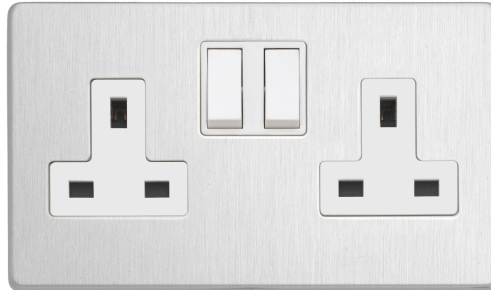

Technical Specification

LYR3356BSW - 2 Gang 13A Switched Socket DP BS White Insert Plastic Rocker

General

Box quantity: 1
Total gross weight (g) includes packing: 276.00
Total net weight (g) excluding packaging: 269.00
Individual unit weight (g): 269.00
Width mm: 145.00
Height mm: 85.00
Depth mm: 25.00
Size/Dimensions (mm): 145X85X25
Surf area M²: 0.036

Technical

ABC indicator: A
Insert colour: white
Face plate finish: brushed steel
Rocker finish: white moulded
Number of rockers: 2
Number of outlets: 2
Number of socket outlets switchable: 2
Associated standards: BS 1363-2
Rated voltage: 220-250V
Rated current: 13A
Frequency: 50-60Hz
Wiring system: 2 pole
Min. switch contact gap: 3mm
Ambient operating temperature:
-5 to 40°C (24hour average not exceeding 25°C)
Degree of protection: IP2X
Terminal capacity: 3 x 2.5mm 2 x 4.0mm 2 x 6.0mm
Face plate material: high grade stainless steel
Surface protection: lacquered
Minimum wall box depth: 35
Nature of supply: AC
Fixing screws: 2 x M3.5