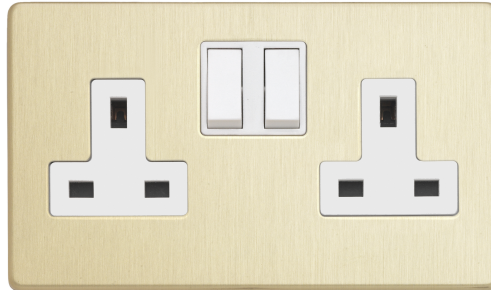

## Technical Specification

LYR3356BBW - 2 Gang 13A Switched Socket DP BB White Insert Plastic Rocker

### Technical

**ABC indicator:** B  
**Insert colour:** white  
**Face plate finish:** brushed brass  
**Rocker finish:** white moulded  
**Number of rockers:** 2  
**Number of outlets:** 2  
**Number of socket outlets switchable:** 2  
**Associated standards:** BS 1363-2  
**Rated voltage:** 220-250V  
**Rated current:** 13A  
**Frequency:** 50-60Hz  
**Wiring system:** 2 pole  
**Min. switch contact gap:** 3mm  
**Ambient operating temperature:**  
-5 to 40°C (24hour average not exceeding 25°C)  
**Degree of protection:** IP2X  
**Terminal capacity:** 3 x 2.5mm 2 x 4.0mm 2 x 6.0mm  
**Face plate material:** high grade electro plated stainless steel  
**Surface protection:** lacquered  
**Minimum wall box depth:** 35  
**Nature of supply:** AC  
**Fixing screws:** 2 x M3.5