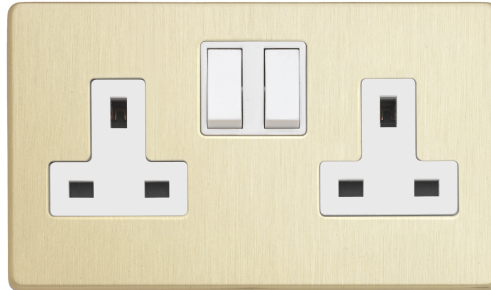

Technical Specification

LYR3356BBW - 2 Gang 13A Switched Socket DP BB White Insert Plastic Rocker

General

Box quantity: 1
Total gross weight (g) includes packing: 281.00
Total net weight (g) excluding packaging: 274.00
Individual unit weight (g): 274.00
Width mm: 145.00
Height mm: 85.00
Depth mm: 25.00
Size/Dimensions (mm): 145X85X25
Surf area M²: 0.036

Technical

ABC indicator: B
Insert colour: white
Face plate finish: brushed brass
Rocker finish: white moulded
Number of rockers: 2
Number of outlets: 2
Number of socket outlets switchable: 2
Associated standards: BS 1363-2
Rated voltage: 220-250V
Rated current: 13A
Frequency: 50-60Hz
Wiring system: 2 pole
Min. switch contact gap: 3mm
Ambient operating temperature:
-5 to 40°C (24hour average not exceeding 25°C)
Degree of protection: IP2X
Terminal capacity: 3 x 2.5mm 2 x 4.0mm 2 x 6.0mm
Face plate material: high grade electro plated stainless steel
Surface protection: lacquered
Minimum wall box depth: 35
Nature of supply: AC
Fixing screws: 2 x M3.5