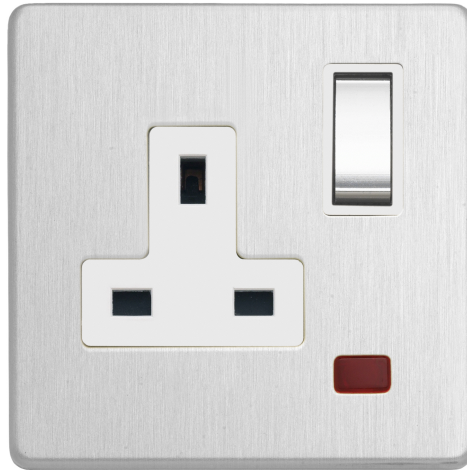

Technical Specification

LYR3347BSWM - 1 Gang 13A Switched Socket DP Neon White Metal Rocker

General

Box quantity: 1
GTIN-13 / EAN: 5056199049486
Total gross weight (g) includes packing: 180.00
Total net weight (g) excluding packaging: 175.00
Individual unit weight (g): 175.00
Width mm: 85.00
Height mm: 85.00
Depth mm: 25.00
Size/Dimensions (mm): 85X85X25
Surf area M²: 0.023

Technical

ABC indicator: B
Insert colour: white
Face plate finish: brushed steel
Rocker finish: brushed steel
With indicator lamp: yes
Number of rockers: 1
Number of outlets: 1
Number of socket outlets switchable: 1
Associated standards: BS 1363-2
Rated voltage: 220-250V
Rated current: 13A
Frequency: 50-60Hz
Wiring system: 2 pole
Min. switch contact gap: 3mm
Ambient operating temperature:
-5 to 40°C (24hour average not exceeding 25°C)
Degree of protection: IP2X
Terminal capacity: 3 x 2.5mm 2 x 4.0mm 2 x 6.0mm
Face plate material: high grade stainless steel
Surface protection: lacquered
Minimum wall box depth: 35
Nature of supply: AC
Fixing screws: 2 x M3.5