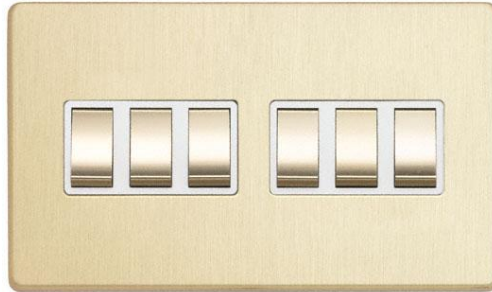

Technical Specification

LYR3762BBWM - 6 Gang 2 Way 10AX

General

Box quantity: 1
GTIN-13 / EAN: 5056199053124
Total gross weight (g) includes packing: 196.00
Total net weight (g) excluding packaging: 189.00
Individual unit weight (g): 189.00
Width mm: 145.00
Height mm: 85.00
Depth mm: 25.00
Size/Dimensions (mm): 145X85X25
Surf area M²: 0.036

Technical

ABC indicator: B
Insert colour: white
Face plate finish: brushed brass
Rocker finish: brushed brass
Number of rockers: 6
Associated standards: BS EN 60669-1
Rated voltage: 220-250V
Rated current: 10AX
Frequency: 50-60Hz
Wiring system: 1 pole
Min. switch contact gap: 3mm
Ambient operating temperature:
-5 to 40°C (24hour average not exceeding 25°C)
Degree of protection: IP2X
Terminal capacity: 3 x 1.0mm 3 x 1.5mm 1 x 2.5mm
Face plate material: high grade electro plated stainless steel
Surface protection: lacquered
Minimum wall box depth: 25
Nature of supply: AC
Fixing screws: 2 x M3.5