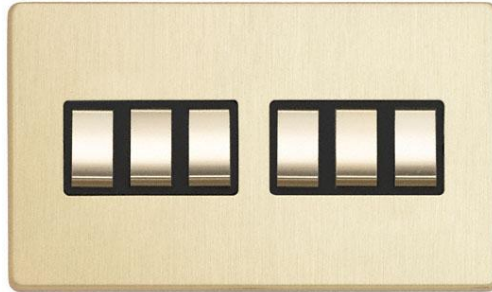

Technical Specification

LYR3762BBBM - 6 Gang 2 Way 10AX

General

Box quantity: 1
GTIN-13 / EAN: 5056199053100
Total gross weight (g) includes packing: 196.00
Total net weight (g) excluding packaging: 189.00
Individual unit weight (g): 189.00
Width mm: 145.00
Height mm: 85.00
Depth mm: 25.00
Size/Dimensions (mm): 145X85X25
Surf area M²: 0.036

Technical

ABC indicator: B
Insert colour: black
Face plate finish: brushed brass
Rocker finish: brushed brass
Number of rockers: 6
Associated standards: BS EN 60669-1
Rated voltage: 220-250V
Rated current: 10AX
Frequency: 50-60Hz
Wiring system: 1 pole
Min. switch contact gap: 3mm
Ambient operating temperature:
-5 to 40°C (24hour average not exceeding 25°C)
Degree of protection: IP2X
Terminal capacity: 3 x 1.0mm 3 x 1.5mm 1 x 2.5mm
Face plate material: high grade electro plated stainless steel
Surface protection: lacquered
Minimum wall box depth: 25
Nature of supply: AC
Fixing screws: 2 x M3.5